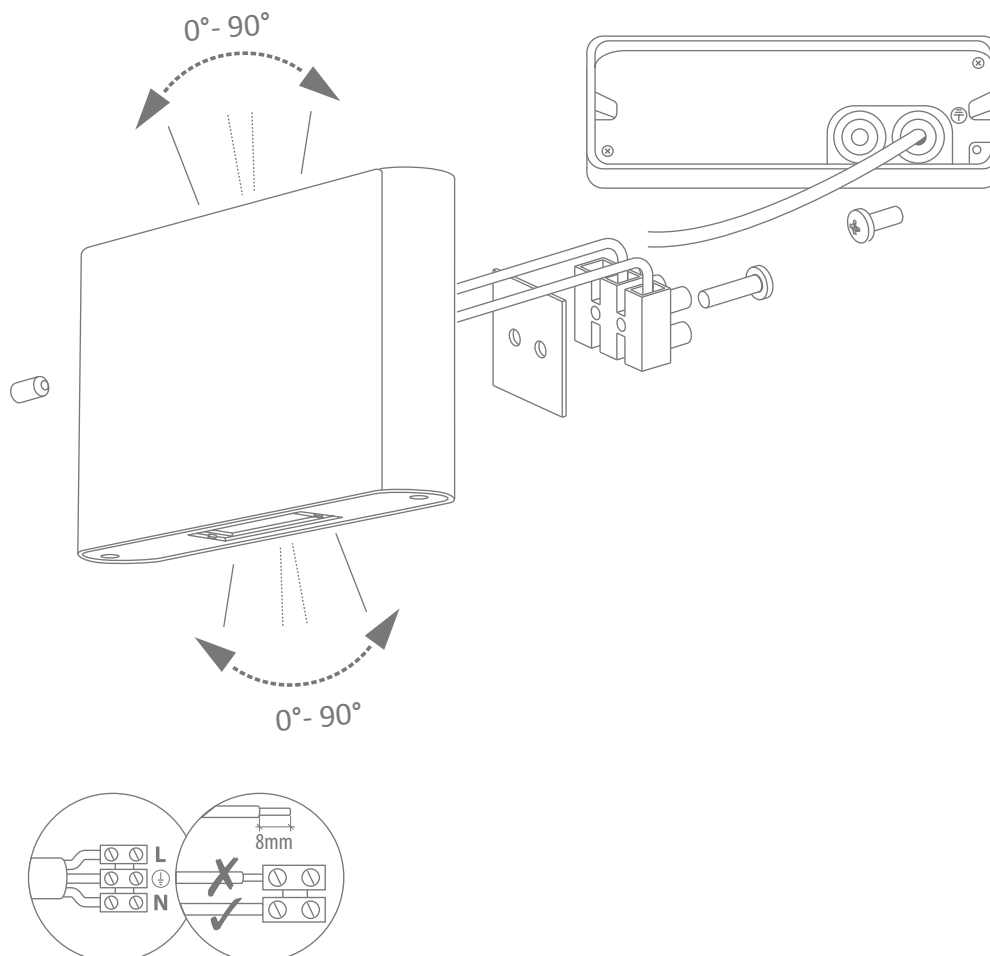

SIERRA-12-SQR

May 23, 2022 2:17 PM

Variant	Item No.	Description
19636	SIERRA-12-SQR-DGR-WW	LED wall light, dark grey finish. 3000K, Warm White.
19637	SIERRA-12-SQR-DGR-W	LED wall light, dark grey finish. 5000K, White.
19638	SIERRA-12-SQR-WHT-WW	LED wall light, white finish. 3000K, Warm White.
19639	SIERRA-12-SQR-WHT-W	LED wall light, white finish. 5000K, White.
19640	SIERRA-12-SQR-BLK-WW	LED wall light, black finish. 3000K, Warm White.
19641	SIERRA-12-SQR-BLK-W	LED wall light, black finish. 5000K, White.

Thank you for purchasing your new LED SIERRA-12-SQR, Please take the time to read and understand the instruction sheet below. Failure to do so may void warranty.

Specifications

Voltage:	240V AC	Lumen (±5%):	Warm White 3000K - 400lm White 5000K - 450 lm	Dimmable:	No
Power:	2x6W	Beam Angle:	0° - 90° (Adjustable)	Operating Temp:	-20°~45°
IP Rating:	IP65	CCT:	3000K - 5000K	Power Factor:	
CRI:	≥80	Lifespan:	50,000hrs		