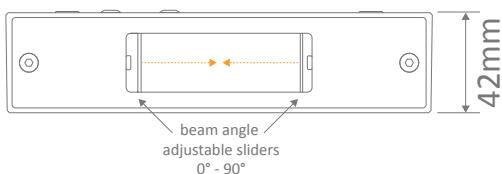

Diagrams / Additional

Item No.	Variant	Colour
SIERRA-12-SQR-DGR	19636	3000K
	19637	5000K
SIERRA-12-SQR-WHT	19638	3000K
	19639	5000K
SIERRA-12-SQR-BLK	19640	3000K
	19641	5000K