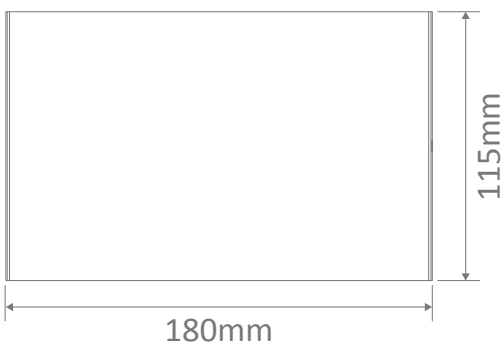

## SIERRA-12-SQR LED Wall Light

### Description

The Sierra series of LED Wall Lights features a high quality cast square or round aluminium frame powder coated in textured black, textured dark grey or textured white with either 3000K Warm White or 5000K dedicated LED Chips. However, the real benefit to the sierra series lies with the adjustable integrated slides on the top and bottom of the luminaire allowing you to change the beam angle projected up and down the wall from 0° to 100° to give you that perfect v-line look on your wall for your home. With the additional benefit of being IP65 rated, the Sierra series of LED Wall lights can be placed both indoors and outdoors to create excellent up and down illumination for your contemporary home and all backed by our Domus Lighting 3 year replacement warranty for peace of mind.

### Specification Features

Input Voltage:	240V AC
Power (W):	2x6W
IP rating (IP):	IP65
Lumens (lm):	Warm White 3000K - 400lm White 5000K - 450 lm
LED type:	COB
CCT:	3000K - 5000K
CRI:	≥80
Beam angle (°):	0° - 90° (Adjustable)
Dimmable:	No
Lifespan (hrs):	50,000hrs
Material:	Die-cast Aluminium body, glass lens diffuser

### Diagrams / Additional

Item No.	Variant	Colour
SIERRA-12-SQR-DGR	19636	3000K
	19637	5000K
SIERRA-12-SQR-WHT	19638	3000K
	19639	5000K
SIERRA-12-SQR-BLK	19640	3000K
	19641	5000K