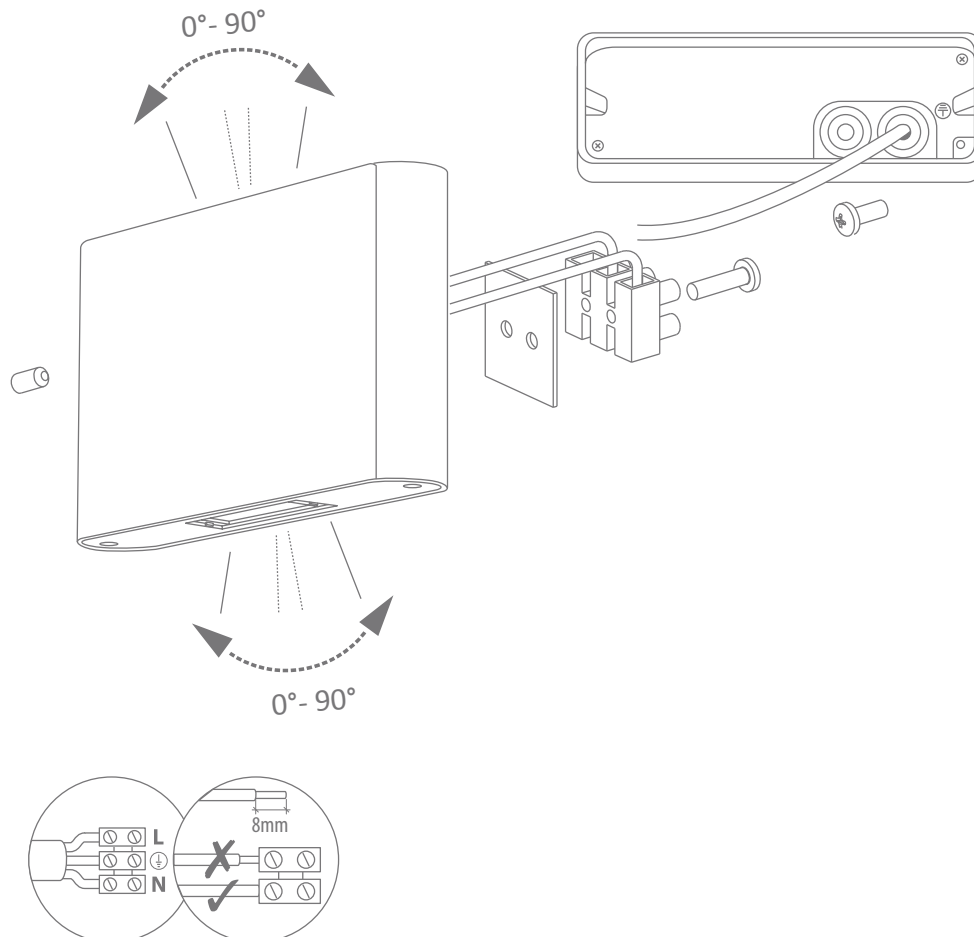

SIERRA-12-RND

May 23, 2022 2:17 PM

Variant	Item No.	Description
19630	SIERRA-12-RND-DGR-WW	LED wall light, dark grey finish. 3000K, Warm White.
19631	SIERRA-12-RND-DGR-W	LED wall light, dark grey finish. 5000K, White.
19632	SIERRA-12-RND-WHT-WW	LED wall light, white finish. 3000K, Warm White.
19633	SIERRA-12-RND-WHT-W	LED wall light, white finish. 5000K, White.
19634	SIERRA-12-RND-BLK-WW	LED wall light, black finish. 3000K, Warm White.
19635	SIERRA-12-RND-BLK-W	LED wall light, black finish. 5000K, White.

Thank you for purchasing your new LED SIERRA-12-RND, Please take the time to read and understand the instruction sheet below. Failure to do so may void warranty.

Specifications

Voltage:	240V AC	Lumen (±5%):	Warm White 3000K - 400lm White 5000K - 450 lm	Dimmable:	No
Power:	2x6W	Beam Angle:	0° - 90° (Adjustable)	Operating Temp:	-20° ~45°
IP Rating:	IP65	CCT:	3000K - 5000K	Power Factor:	
CRI:	≥80	Lifespan:	50,000hrs		