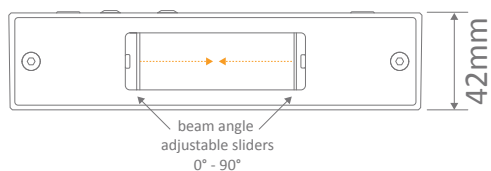

Diagrams / Additional

Item No.	Variant	Colour
SIERRA-12-RND-DGR	19630	3000K
	19631	5000K
SIERRA-12-RND-WHT	19632	3000K
	19633	5000K
SIERRA-12-RND-BLK	19634	3000K
	19635	5000K