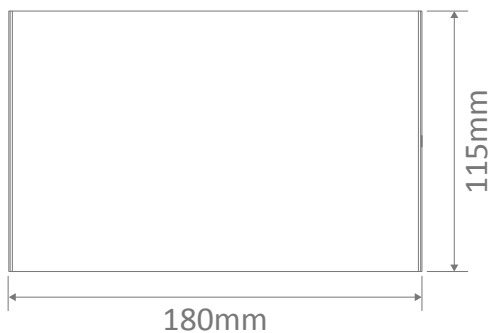

SIERRA-12-RND LED Wall Light

Description

The Sierra series of LED Wall Lights features a high quality cast square or round aluminium frame powder coated in textured black, textured dark grey or textured white with either 3000K Warm White or 5000K dedicated LED Chips. However, the real benefit to the sierra series lies with the adjustable integrated slides on the top and bottom of the luminaire allowing you to change the beam angle projected up and down the wall from 0° to 100° to give you that perfect v-line look on your wall for your home. With the additional benefit of being IP65 rated, the Sierra series of LED Wall lights can be placed both indoors and outdoors to create excellent up and down illumination for your contemporary home and all backed by our Domus Lighting 3 year replacement warranty for peace of mind.

Specification Features

Input Voltage:	240V AC
Power (W):	2x6W
IP rating (IP):	IP65
Lumens (lm):	Warm White 3000K - 400lm White 5000K - 450 lm
LED type:	COB
CCT:	3000K - 5000K
CRI:	≥80
Beam angle (°):	0° - 90° (Adjustable)
Dimmable:	No
Lifespan (hrs):	50,000hrs
Material:	Die-cast Aluminium body, glass lens diffuser

Diagrams / Additional

Item No.	Variant	Colour
SIERRA-12-RND-DGR	19630	3000K
	19631	5000K
SIERRA-12-RND-WHT	19632	3000K
	19633	5000K
SIERRA-12-RND-BLK	19634	3000K
	19635	5000K