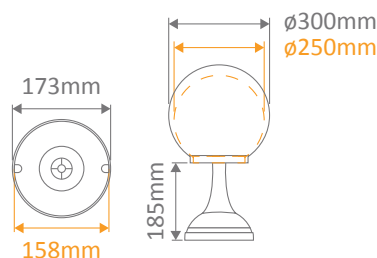

GT-503 - GT-504

180mm Pillar Mount

Diagrams / Additional

Order Code:

GT-503	GT-504	Colour	Globe
15524	15530		1xE27
15525	15531		1xE27
15526	15532		1xE27
15527	15533		1xE27
15529	15535		1xE27