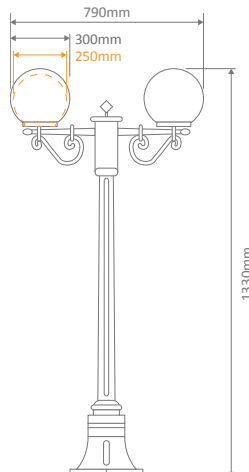

Available in Black, White, Green, Beige and Burgundy, these lights can be used as a:

- Wall Bracket
- Pillar Mount
- Pendant
- Single Sphere on Post (950mm, 1.6m, 1.96m)
- Twin Sphere on Post (1.1m, 1.75m, 2.1m)
- Triple Sphere on Post (2.1)

Diagrams / Additional

Order Code:

GT-553	GT-554	Colour	Globe
15578	15584		1xE27
15579	15585		1xE27
15580	15586		1xE27
15581	15587		1xE27
15583	15589		1xE27

Siena

Multiple Application Exterior Light

GT-567 - GT-568 Twin Sphere on Post 1.1m

Diagrams / Additional

Order Code:

GT-567	GT-568	Colour	Globe
15638	15644		2xE27
15639	15645		2xE27
15640	15646		2xE27
15641	15647		2xE27
15643	15649		2xE27

GT-555 - GT-556 Single Sphere on Post 1.6m

Diagrams / Additional

Order Code:

GT-555	GT-556	Colour	Globe
15590	15596		1xE27
15591	15597		1xE27
15592	15598		1xE27
15593	15599		1xE27
15595	15601		1xE27

GT-569 - GT-570 Twin Sphere on Post 1.75m

Diagrams / Additional

Order Code: