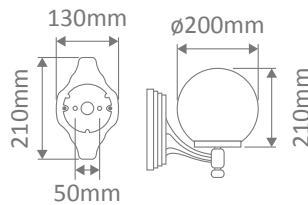

Available in Black, White, Green, Beige and Burgundy, these lights can be used as a:

- Wall Bracket
- Pillar Mount
- Pendant
- Single Sphere on Post (950mm, 1.6m, 1.96m)
- Twin Sphere on Post (1.1m, 1.75m, 2.1m)
- Triple Sphere on Post (2.1)

Specification Features

Input Voltage: 240V
 IP rating (IP): 43
 Requires: Lamp (not included)

GT-502

Wall Bracket

Diagrams / Additional

Order Code:

GT-502	Colour	Globe
15518		1xE27
15519		1xE27
15520		1xE27
15521		1xE27
15523		1xE27

Diagrams / Additional

Order Code:

GT-530	GT-531	Colour	Globe
15536	15542		1xE27
15537	15543		1xE27
15538	15544		1xE27
15539	15545		1xE27
15541	15547		1xE27

GT-535 - GT-536 - GT-537
Pendant (200mm, 250mm, 300mm)