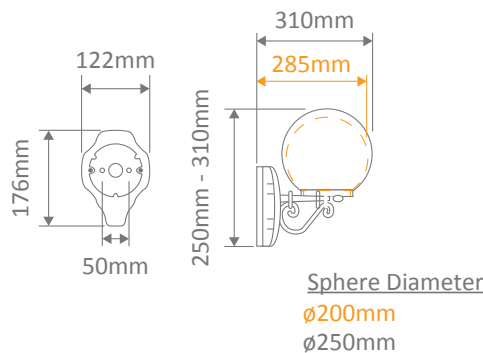

Available in Black, White, Green, Beige and Burgundy, these lights can be used as a:

- Wall Bracket
- Pillar Mount
- Pendant
- Single Sphere on Post (950mm, 1.6m, 1.96m)
- Twin Sphere on Post (1.1m, 1.75m, 2.1m)
- Triple Sphere on Post (2.1)

Specification Features

Input Voltage: 240V
 IP rating (IP): 43
 Requires: Lamp (not included)

GT-502

Wall Bracket

Diagrams / Additional

Order Code:

GT-502	Colour	Globe
15518		1xE27
15519		1xE27
15520		1xE27
15521		1xE27
15523		1xE27

GT-544 - GT-545

Wall Bracket

Diagrams / Additional

Order Code:

GT-544	GT-545	Colour	Globe
15566	15572		1xE27
15567	15573		1xE27
15568	15574		1xE27
15569	15575		1xE27
15571	15577		1xE27

GT-503 - GT-504

180mm Pillar Mount

Diagrams / Additional

Order Code:

GT-530	GT-531	Colour	Globe
15536	15542		1xE27
15537	15543		1xE27
15538	15544		1xE27
15539	15545		1xE27
15541	15547		1xE27

GT-535 - GT-536 - GT-537
Pendant (200mm, 250mm, 300mm)