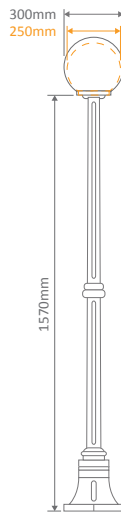

Siena

Multiple Application Exterior Light

Description

Light die-cast aluminium body with with an opal acrylic sphere (available in 200mm, 250mm & 300mm "Subject to model"), made in Italy, assembled and powder coated in Australia.

Available in Black, White, Green, Beige and Burgundy, these lights can be used as a:

- Wall Bracket
- Pillar Mount
- Pendant
- Single Sphere on Post (950mm, 1.6m, 1.96m)
- Twin Sphere on Post (1.1m, 1.75m, 2.1m)
- Triple Sphere on Post (2.1)

Specification Features

Input Voltage: 240V
 IP rating (IP): 43
 Requires: Lamp (not included)

GT-502

Wall Bracket

Diagrams / Additional

Order Code:

GT-502	Colour	Globe
15518		1xE27
15519		1xE27
15520		1xE27
15521		1xE27
15523		1xE27

Diagrams / Additional

Order Code:

GT-567	GT-568	Colour	Globe
15638	15644		2xE27
15639	15645		2xE27
15640	15646		2xE27
15641	15647		2xE27
15643	15649		2xE27

GT-555 - GT-556 Single Sphere on Post 1.6m

Diagrams / Additional