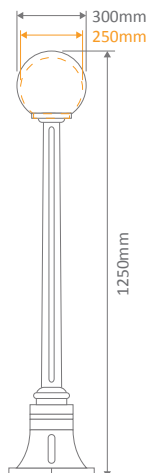

Order Code:

GT-535	GT-536	GT-537	Colour	Globe
15548	15554	15560		1xE27
15549	15555	15561		1xE27
15550	15556	15562		1xE27
15551	15557	15563		1xE27
15553	15559	15565		1xE27

GT-553 - GT-554
Single Sphere on Post 950mm

Diagrams / Additional