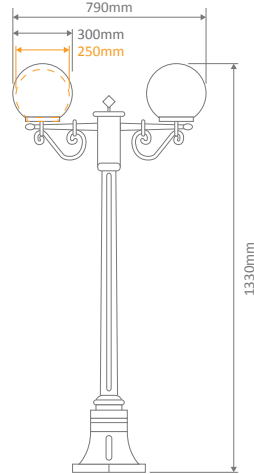

Available in Black, White, Green, Beige and Burgundy, these lights can be used as a:

- Wall Bracket
- Pillar Mount
- Pendant
- Single Sphere on Post (950mm, 1.6m, 1.96m)
- Twin Sphere on Post (1.1m, 1.75m, 2.1m)
- Triple Sphere on Post (2.1)

Diagrams / Additional

Order Code:

GT-530	GT-531	Colour	Globe
15536	15542		1xE27
15537	15543		1xE27
15538	15544		1xE27
15539	15545		1xE27
15541	15547		1xE27

GT-535 - GT-536 - GT-537
Pendant (200mm, 250mm, 300mm)

Diagrams / Additional

Order Code:

GT-553	GT-554	Colour	Globe
15578	15584		1xE27
15579	15585		1xE27
15580	15586		1xE27
15581	15587		1xE27
15583	15589		1xE27

Siena

Multiple Application Exterior Light

GT-567 - GT-568 Twin Sphere on Post 1.1m

Diagrams / Additional

Order Code:

GT-567	GT-568	Colour	Globe
15638	15644		2xE27
15639	15645		2xE27
15640	15646		2xE27
15641	15647		2xE27
15643	15649		2xE27

GT-555 - GT-556 Single Sphere on Post 1.6m

Diagrams / Additional