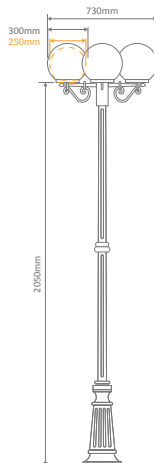

Available in Black, White, Green, Beige and Burgundy, these lights can be used as a:

- Wall Bracket
- Pillar Mount
- Pendant
- Single Sphere on Post (950mm, 1.6m, 1.96m)
- Twin Sphere on Post (1.1m, 1.75m, 2.1m)
- Triple Sphere on Post (2.1)

Diagrams / Additional

Order Code:

GT-530	GT-531	Colour	Globe
15536	15542		1xE27
15537	15543		1xE27
15538	15544		1xE27
15539	15545		1xE27
15541	15547		1xE27

GT-535 - GT-536 - GT-537
Pendant (200mm, 250mm, 300mm)

Diagrams / Additional

Order Code:

GT-557	GT-558	Colour	Globe
15602	15608		1xE27
15603	15609		1xE27
15604	15610		1xE27
15605	15611		1xE27
15607	15613		1xE27

GT-560 - GT-561 Twin Spheres on Post 2.1m

Diagrams / Additional

Order Code:

GT-560	GT-561	Colour	Globe
15614	15620		2xE27
15615	15621		2xE27
15616	15622		2xE27
15617	15623		2xE27
15619	15625		2xE27

GT-562 - GT-563 Triple Spheres on Post 2.1m

Diagrams / Additional

Order Code: