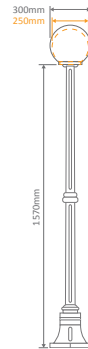

Siena Multiple Application Exterior Light

GT-557 - GT-558 Single Sphere on Post 1.96m

Diagrams / Additional