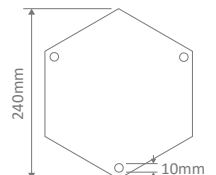

Order Code:

GT-569	GT-570	Colour	Globe
15650	15656		2xE27
15651	15657		2xE27
15652	15658		2xE27
15653	15659		2xE27
15655	15661		2xE27