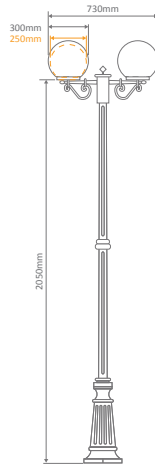

Available in Black, White, Green, Beige and Burgundy, these lights can be used as a:

- Wall Bracket
- Pillar Mount
- Pendant
- Single Sphere on Post (950mm, 1.6m, 1.96m)
- Twin Sphere on Post (1.1m, 1.75m, 2.1m)
- Triple Sphere on Post (2.1)

Order Code:

GT-555	GT-556	Colour	Globe
15590	15596		1xE27
15591	15597		1xE27
15592	15598		1xE27
15593	15599		1xE27
15595	15601		1xE27

GT-569 - GT-570 Twin Sphere on Post 1.75m

Diagrams / Additional

Order Code:

Diagrams / Additional

Order Code:

GT-557	GT-558	Colour	Globe
15602	15608		1xE27
15603	15609		1xE27
15604	15610		1xE27
15605	15611		1xE27
15607	15613		1xE27

GT-560 - GT-561 Twin Spheres on Post 2.1m

Diagrams / Additional

Order Code:

GT-560	GT-561	Colour	Globe
15614	15620		2xE27
15615	15621		2xE27
15616	15622		2xE27
15617	15623		2xE27
15619	15625		2xE27

GT-562 - GT-563 Triple Spheres on Post 2.1m

Diagrams / Additional

Order Code: