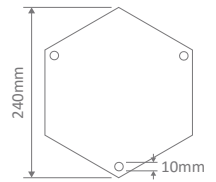

Order Code:

GT-555	GT-556	Colour	Globe
15590	15596		1xE27
15591	15597		1xE27
15592	15598		1xE27
15593	15599		1xE27
15595	15601		1xE27