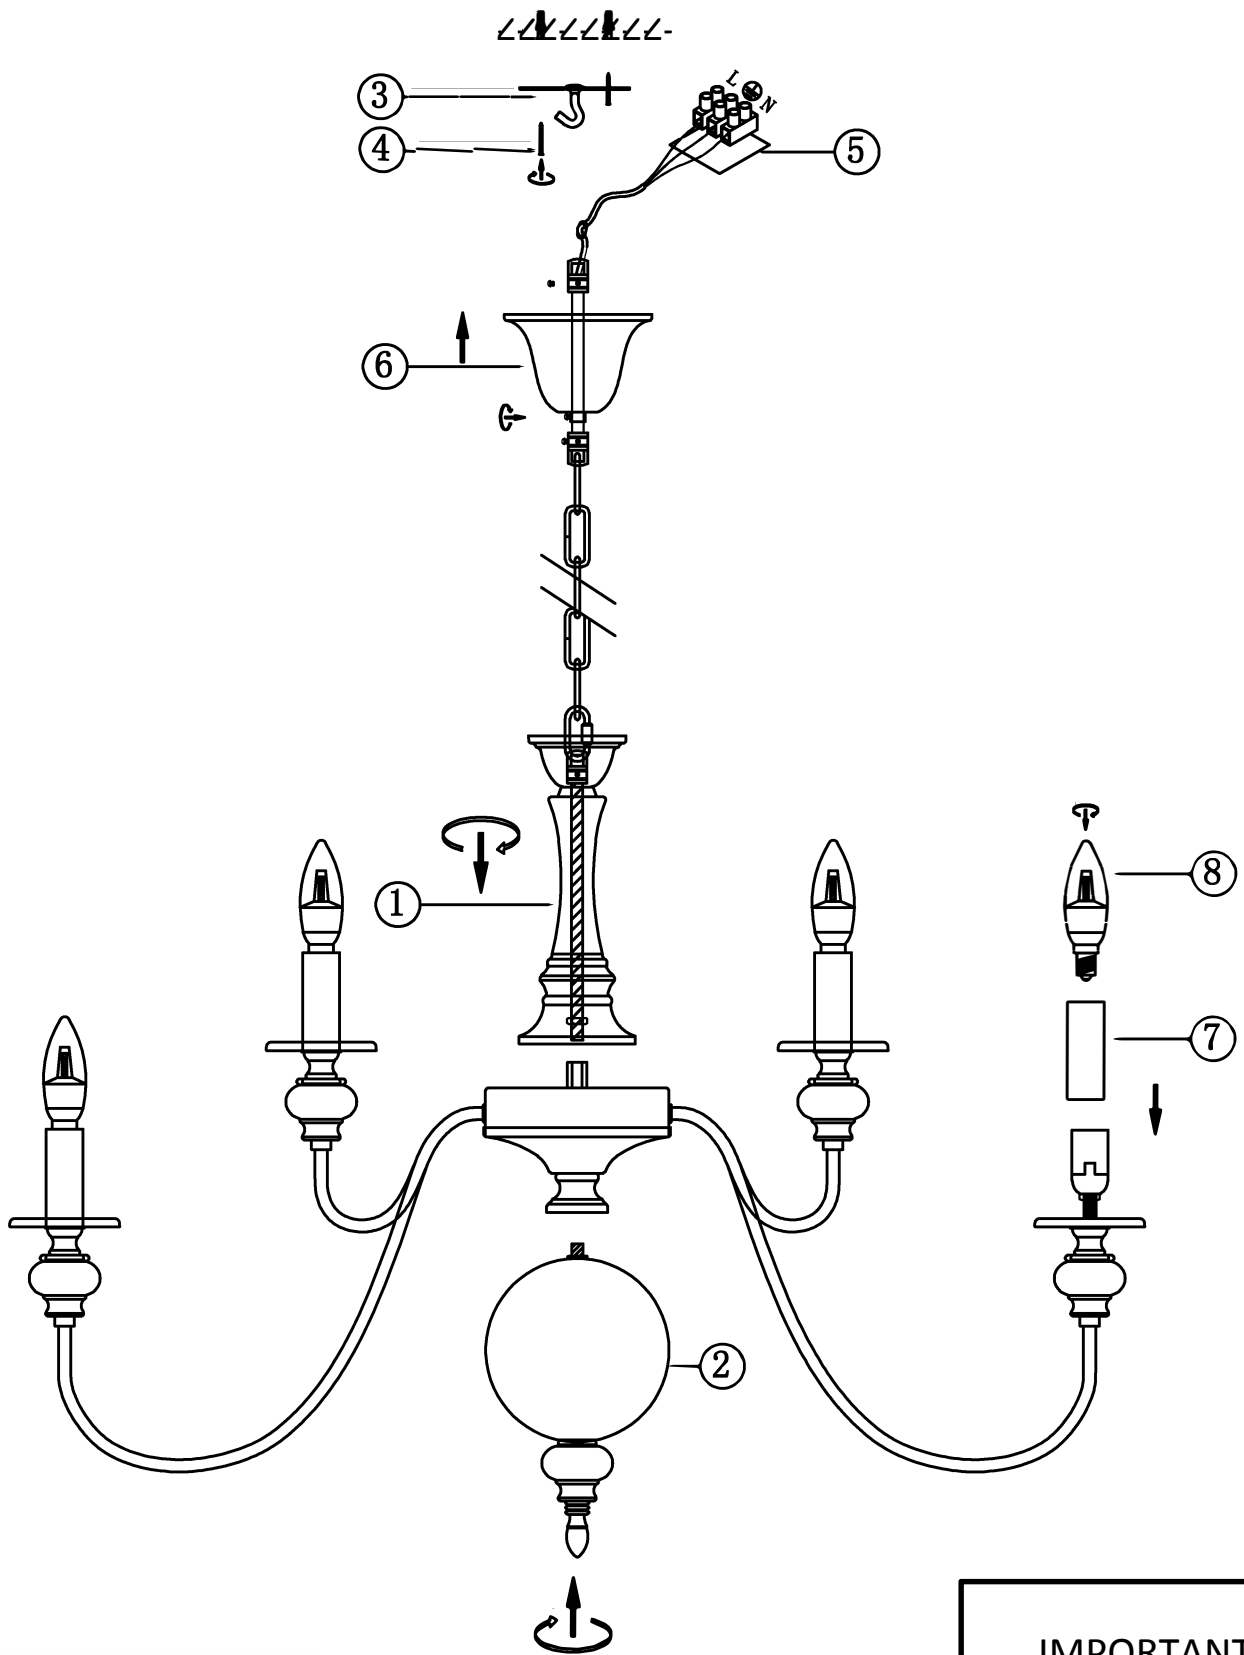

ITEMNO: SIEDEL PE15

Disclaimer:
 Tools not included
 Shade ring attached on lamp holder
 Globe(s) not included

240V ~ 50Hz E14 Max. 25W x 15

NOTE: GLOBE NOT INCLUDED

IMPORTANT
 Must be installed by a qualified electrical contractor.
 Install in accordance with AS/NZS3000