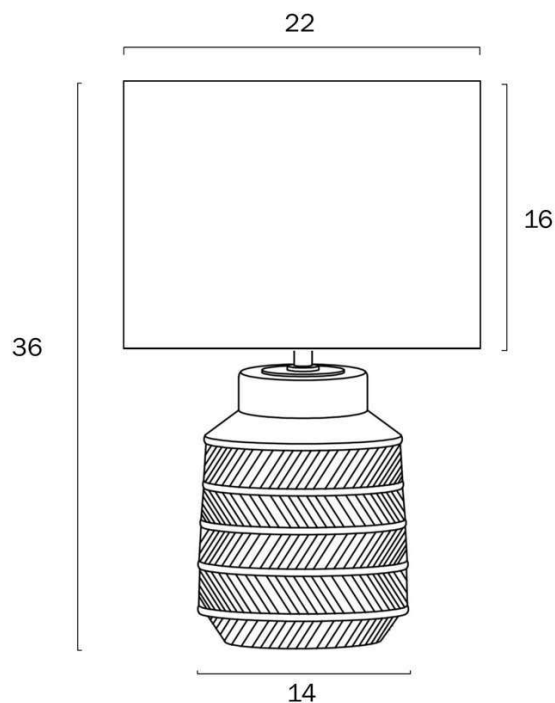

Globe Type	E27
Globe / Light Source qty	1
Globe / Light Source included	No
Dimmable	Globe Dependant
Electrical Protection	CLASS II - DOUBLE INSULATED, EARTH NOT REQUIRED
IP rating	IP20
Lead and Plug	Yes
Approvals	RCM
Assembly Required	Yes
Box Contents	Instruction
Care Instructions	Do not use strong liquid cleaners, Wipe clean with a dry cloth
Replacement Warranty	*3 Years

Barcode

GTIN 9329501058817

Image -dimensions

Note: Dimensions are only a guide and may vary due to manufacturing variations.