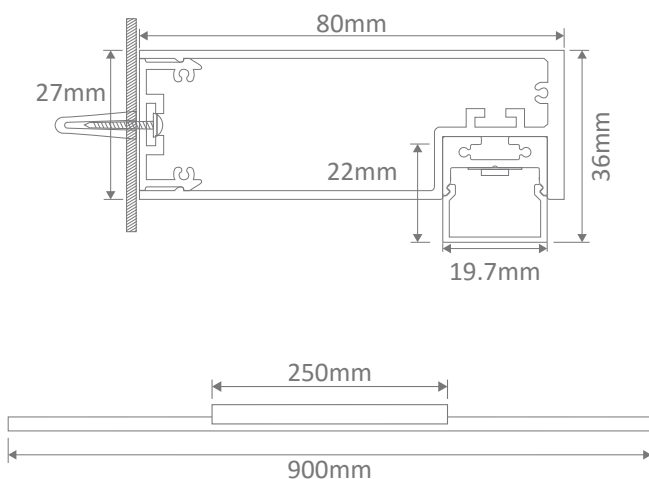

Shadow Line 900mm Vanity Light

Description

Introducing the SHADOW-LINE LED mounting profile. The SHADOW-LINE is a unique mounting profile unlike others offered on the market. Gone are the days of the traditional wall mounted vanity light, wall light or even picture light where you were limited by traditional light sources. The SHADOW-LINE offers a slick new modern look with all the features offered by traditional light sources.

Specification Features

Input Voltage:	240V
Power (W):	9W
IP rating (IP):	20*
Lumens (lm):	Warm White 3200K - 756lm Neutral White 4000K - 810lm White 6500K - 864lm
LED type:	120 WP
CCT:	3000K - 4000K - 5000K
CRI:	≥
Dimmable:	No
Lifespan (hrs):	50,000hrs
Installation:	Wall mounted
Material:	Extruded aluminium 6063
Finish:	Natural clear anodised - Black - White
Diffuser:	Square (PMMA) Opal colour
Length (mm):	900mm
Driver Installation:	Remote driver or integral driver included**

* IP44 rating is from the underside of the down light once installed into the ceiling.

** For integral drivers use: SLIM-30, SLIM-60, SLIM-80

(12 OR 24V DC options, min back plate size 250mm, 30W, 350mm, 60W & 80W)

Customs lengths are available on request

Diagrams / Additional

Item No.	Variant	Colour
SHADOWLINE-900-ALU	23550	3000K
	23552	4000K
	23554	5000K
SHADOWLINE-900-BLK	23560	3000K
	23562	4000K
	23564	5000K
SHADOWLINE-900-WHT	23570	3000K
	23572	4000K
	23574	5000K