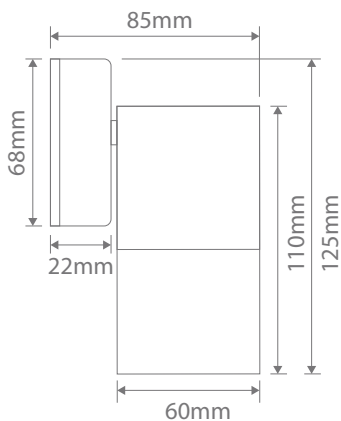

Specification Features

Input Voltage:	240V
Power (W):	35W Max
IP rating (IP):	65
Lamp:	GU10 (Not Included)

Copper

Black

White

Titanium Silver

Diagrams / Additional

Aluminium models