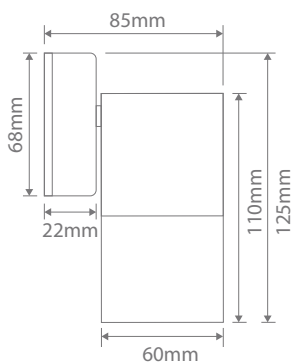

White

Titanium Silver

Copper

Stainless Steel

Bronze

Brass

Specification Features

- Input Voltage: 240V or 12V* DC
- Power (W): 35W Max
- IP rating (IP): 65
- Lamp: KEY-GU10-TRIO (Included)

*Requires a 12V DC driver.

Diagrams / Additional

Aluminium models

Stainless Steel & Copper models

| Item No. | Variant | Colour | Lamp |
|-------------|---------|---------------------|------|
| SHADOW-1-WB | 49016 | Black | TRIO |
| | 49017 | White | |
| | 49018 | Titanium Silver | |
| | 49019 | Copper | |
| | 49020 | 316 Stainless Steel | |
| | 49031 | Bronze | |
| | 49033 | Brass | |