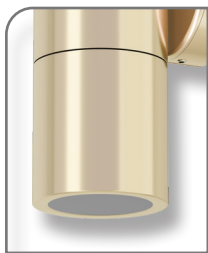

SHADOW-1-WB

Down Wall Light

Description

The SHADOW Series 1 Light Down Wall Light offers a durable weatherproof solution to lighting up front facades and wall lighting areas where ambient lighting is required. Provides a downward lighting effect. Available in solid finishes (316 Stainless Steel and Copper), Anodised Titanium Silver Aluminium and Powder coated Aluminium (Textured Black and White). Suits a GU10 lamp. Backed by a 3 Year Warranty, and now available in 240V or 12V.

White

Titanium Silver

Copper

Stainless Steel

Bronze

Brass

Specification Features

- Input Voltage: 240V or 12V* DC
- Power (W): 35W Max
- IP rating (IP): 65
- Lamp: KEY-GU10-TRIO (Included)

*Requires a 12V DC driver.

Diagrams / Additional

Aluminium models

Stainless Steel & Copper models

| Item No. | Variant | Colour | Lamp |
|-------------|---------|---------------------|------|
| SHADOW-1-WB | 49016 | Black | TRIO |
| | 49017 | White | |
| | 49018 | Titanium Silver | |
| | 49019 | Copper | |
| | 49020 | 316 Stainless Steel | |
| | 49031 | Bronze | |
| | 49033 | Brass | |

| Item No. | Variant | Colour | Lamp |
|----------------|---------|---------------------|------|
| SHADOW-1-WB-LV | 10890 | Black | TRIO |
| | 10891 | White | |
| | 10892 | Titanium Silver | |
| | 10893 | Copper | |
| | 10894 | 316 Stainless Steel | |
| | 10895 | Bronze | |
| | 10896 | Brass | |