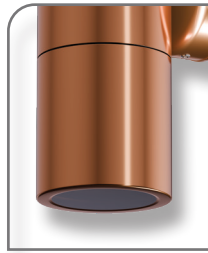

SHADOW-1-WB

Down Wall Light

Description

The SHADOW Series 1 Light Down Wall Light offers a durable weatherproof solution to lighting up front facades and wall lighting areas where ambient lighting is required. Provides a downward lighting effect. Available in solid finishes (316 Stainless Steel and Copper), Anodised Titanium Silver Aluminium and Powder coated Aluminium (Textured Black and White). Suits a GU10 lamp. Backed by a 3 Year Warranty, and now available in 240V or 12V.

White

Titanium Silver

Copper

Stainless Steel

Bronze

Brass

Specification Features

- Input Voltage: 240V or 12V* DC
- Power (W): 35W Max
- IP rating (IP): 65
- Lamp: KEY-GU10-TRIO (Included)

*Requires a 12V DC driver.

Diagrams / Additional

Aluminium models

Stainless Steel & Copper models

| Item No. | Variant | Colour | Lamp |
|-------------|---------|---------------------|------|
| SHADOW-1-WB | 49016 | Black | TRIO |
| | 49017 | White | |
| | 49018 | Titanium Silver | |
| | 49019 | Copper | |
| | 49020 | 316 Stainless Steel | |
| | 49031 | Bronze | |
| | 49033 | Brass | |

| Item No. | Variant | Colour | Lamp |
|----------------|---------|---------------------|------|
| SHADOW-1-WB-LV | 10890 | Black | TRIO |
| | 10891 | White | |
| | 10892 | Titanium Silver | |
| | 10893 | Copper | |
| | 10894 | 316 Stainless Steel | |
| | 10895 | Bronze | |
| | 10896 | Brass | |