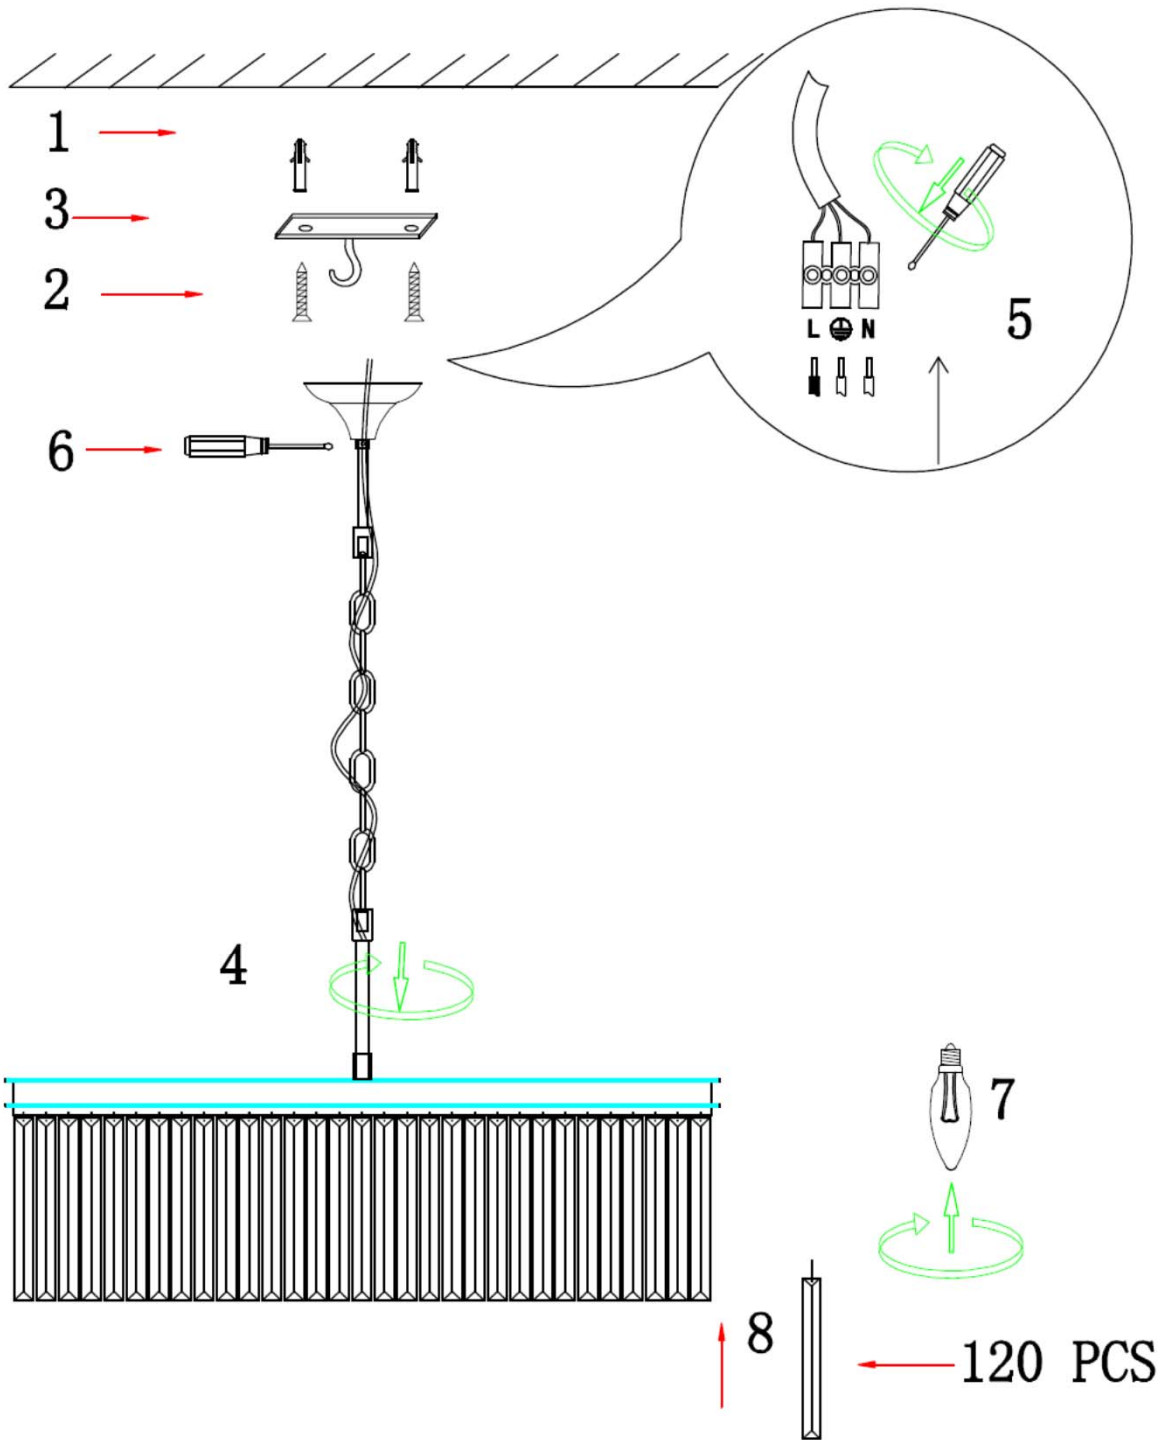

ITEM NO.:SERENE PE06-BK

240V ~ 50Hz E14 Max.25W x6

Telbix.

NOTE: GLOBE NOT INCLUDED

IMPORTANT
Must be installed by
a qualified electrical
contractor.
Install in accordance
with AS/NZ3000