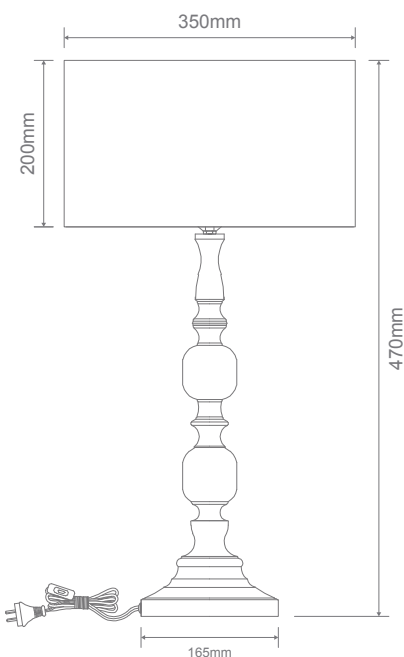

### Description

SANDRA-TL table lamp Series is a classical design table lamp featuring a choice of an Antique Brass or Satin Chrome base complete with a cylindrical white linen fabric shade. Ideal for most contemporary interior decors.

### Diagrams / Additional

Item No.	Variant		Lamp Base
	Antique Brass	Satin Chrome	
SANDRA-TL	22545	22546	E27