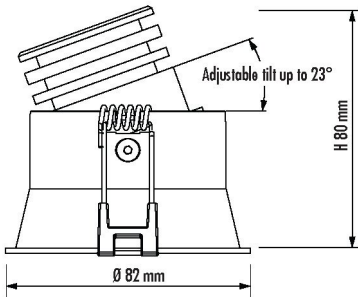

### Technical Specification

| Product | Model No.         | Input Voltage (V/AC) | Power (W) | Lumens (lm) | CCT (K)        | Beam Angle (°) |
|---------|-------------------|----------------------|-----------|-------------|----------------|----------------|
|         | <b>S9009TC2WH</b> | 240                  | 10        | 750/900/850 | 3000/4000/5700 | 60             |
|         | <b>S9009TC2BK</b> | 240                  | 10        | 750/900/850 | 3000/4000/5700 | 60             |

| Dimmable | CRI | Body Colour | Cut Out (mm) | Diameter (mm) | Dim (mm) |
|----------|-----|-------------|--------------|---------------|----------|
| YES      | 80  | MATT WHITE  | 76           | 82            | 80(H)    |
| YES      | 80  | MATT BLACK  | 76           | 82            | 80(H)    |

## Dimensions