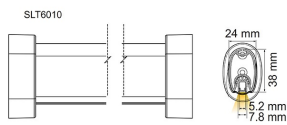

SLT LED STRIP CHANNEL SLT6010

Profile shaped LED strip channel

Application

An creative solution for residential and commercial interior spaces

Design Specifications

- Extruded aluminium body
- Anodize silver finish
- Opal polycarbonate diffuser

Technical Specification

| Model No. | Description |
|-----------|-------------------------------|
| SLT6010 | CHANNEL OVAL 38.6mmx24mm 1.2M |

Dimensions

Product Images