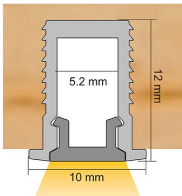

SLT LED STRIP CHANNEL SLT6000

Recessed MINI LED strip channel

Application

An creative solution for residential and commercial interior spaces

Design Specifications

- Extruded aluminium body
- Anodize silver finish
- Opal polycarbonate diffuser

Technical Specification

Model No.	Description
SLT6000	CHANNEL WINGED 10mmX12mm 1M M2
SLT6000/2	CHANNEL WINGED 10mmX12mm 2M M2

Dimensions

SLT6000

Product Images

SLT6000