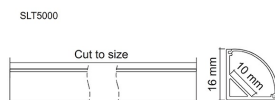

SLT LED STRIP CHANNEL SLT5000

Profile shaped corner LED strip channel

Application

An creative solution for residential and commercial interior spaces

Design Specifications

- Extruded aluminium body
- Anodize silver finish
- Opal polycarbonate diffuser

Technical Specification

Model No.	Description
SLT5000	CHANNEL CORNER 16mm 1M AS M2
SLT5000/2	CHANNEL CORNER 16mm 2M AS M2

Dimensions

Product Images

SLT5000