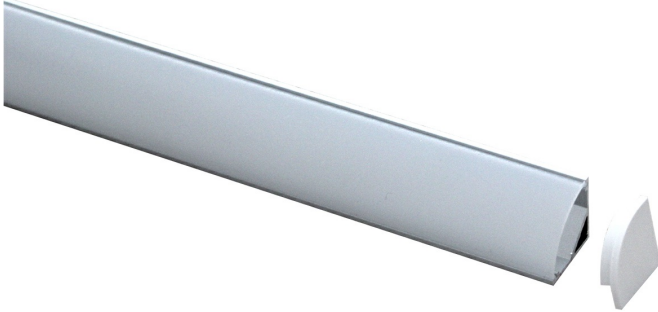

SLT LED STRIP CHANNEL SLT5000

Profile shaped corner LED strip channel

Application

An creative solution for residential and commercial interior spaces

Design Specifications

- Extruded aluminium body
- Anodize silver finish
- Opal polycarbonate diffuser

Technical Specification

Model No.	Description
SLT5000	CHANNEL CORNER 16mm 1M AS M2
SLT5000/2	CHANNEL CORNER 16mm 2M AS M2

Dimensions

Product Images

SLT5000