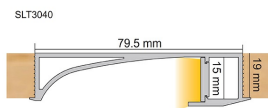

### Technical Specification

| Model No. | Description                     |
|-----------|---------------------------------|
| SLT3040   | CHANNEL RECESSED 19X79.5mm 1.2M |

### Dimensions