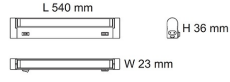

SLIMLINE SEAMLESS TC LINKABLE SL9706 - 4/22W

TC SEAMLESS SLIMLINE

Application

Great for commercial shop spaces

Design Specifications

- Selectable colour temperature 3000, 4000, 5000K, beam distribution 105 degree, CRI > 80
- Polycarbonate body profile and opal diffuser
- Integral constant current non-dimmable driver
- Plug and play flex and plug included
- Maximum connections: 280TC 55, 540TC 25, 840TC 17, 1140TC 12, 1440TC 10 UNITS
- Accessories: SL9706/32CM LINK (L 320mm)
SL9706/76CM LINK (L 760 mm)

Technical Specification

Model No.	Description	Input (ac) (V)	Power (W)	Lumens (lm)	CCT (K)	CRI
SL9706/280TC	LED LINKABLE 4W 280mm TC	240	4	300/380/300	3000/4000/5000	80
SL9706/540TC	LED LINKABLE 9W 540mm TC	240	9	750/800/750	3000/4000/5000	80
SL9706/840TC	LED LINKABLE 13W 840mm TC	240	13	1050/1200/1050	3000/4000/5000	80
SL9706/1140TC	LED LINKABLE 18W 1140mm TC	240	18	1550/1600/1600	3000/4000/5000	80
SL9706/1440TC	LED LINKABLE 22W 1440mmTC	240	22	1800/2000/1800	3000/4000/5000	80

Model No.	Body Colour
SL9706/280TC	WHITE
SL9706/540TC	WHITE
SL9706/840TC	WHITE
SL9706/1140TC	WHITE
SL9706/1440TC	WHITE

Dimensions

SL9706/280TC

SL9706/540TC

SL9706/840TC