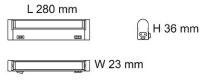

SLIMLINE SEAMLESS TC LINKABLE SL9706 - 4/22W

TC SEAMLESS SLIMLINE

Application

Great for commercial shop spaces

Design Specifications

- Selectable colour temperature 3000, 4000, 5000K, beam distribution 105 degree, CRI > 80
- Polycarbonate body profile and opal diffuser
- Integral constant current non-dimmable driver
- Plug and play flex and plug included
- Maximum connections: 280TC 55, 540TC 25, 840TC 17, 1140TC 12, 1440TC 10 UNITS
- Accessories: SL9706/32CM LINK (L 320mm)
SL9706/76CM LINK (L 760 mm)

Technical Specification

Model No.	Description	Input (ac) (V)	Power (W)	Lumens (lm)	CCT (K)	CRI
SL9706/280TC	LED LINKABLE 4W 280mm TC	240	4	300/380/300	3000/4000/5000	80
SL9706/540TC	LED LINKABLE 9W 540mm TC	240	9	750/800/750	3000/4000/5000	80
SL9706/840TC	LED LINKABLE 13W 840mm TC	240	13	1050/1200/1050	3000/4000/5000	80
SL9706/1140TC	LED LINKABLE 18W 1140mm TC	240	18	1550/1600/1600	3000/4000/5000	80
SL9706/1440TC	LED LINKABLE 22W 1440mmTC	240	22	1800/2000/1800	3000/4000/5000	80

Model No.	Body Colour
SL9706/280TC	WHITE
SL9706/540TC	WHITE
SL9706/840TC	WHITE
SL9706/1140TC	WHITE
SL9706/1440TC	WHITE

Dimensions

SL9706/280TC

SL9706/540TC

SL9706/840TC