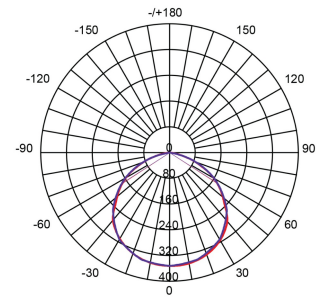

Technical Specification

Model No.	Description	Input (ac) (V)	Power (W)	Lumens (lm)	CCT (K)	Beam Angle (°)
SHP205/75RC	LED CANOPY 75W LRG REC. 5K WH	240	75	9750	5000	120
SHP205/75RCS	LED CANOPY 75W SML REC. 5K WH	240	75	9750	5000	120
SHP205/75SM	LED CANOPY 75W SURFACE 5K WH	240	75	9750	5000	120
SHP205/110RC	LED CANOPY 110W LRG REC. 5K WH	240	110	14300	5000	120
SHP205/110RCS	LED CANOPY 110W SML REC. 5K WH	240	110	14300	5000	120
SHP205/110SM	LED CANOPY 110W SURFACE 5K WH	240	110	14300	5000	120
SHP205/150RC	LED CANOPY 150W LRG REC. 5K WH	240	150	19500	5000	120
SHP205/150RCS	LED CANOPY 150W SML REC. 5K WH	240	150	19500	5000	120
SHP205/150SM	LED CANOPY 150W SURFACE 5K WH	240	150	19500	5000	120

Photometric Data

SHP205 - 75

SHP205 - 150

SHP 205 - 110

Product Images