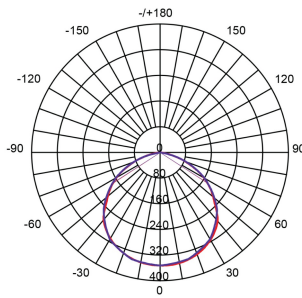

SHP205 - 150