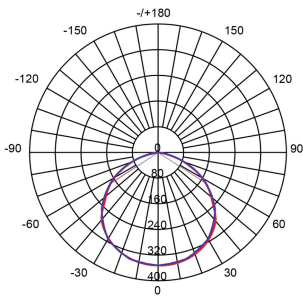

CANOPY SHP205 - 75/150W

IP66 LED recessed or surface mount canopy luminaire

Application

Commerical or industrial canopy applications

Design Specifications

- Stylish die-cast aluminium body
- Durable white powder coated finish
- High efficiency SMD LED chips, Clear tempered glass diffuser, 120 degree beam
- Built-in constant current non-dimmable LED driver, Symmetrical light distribution, 300 mm 3 core rubber flex
- Suits most traditional Canopy size (SHP205 RC)
- Dimensions (LWH mm) - SHP205/XXRCS 420 X 502 X 60 (7.5Kg). SHP205/XXSM 420 X 420 X 66 (7.5Kg)

Technical Specification

Model No.	Description	Input (ac) (V)	Power (W)	Lumens (lm)	CCT (K)	Beam Angle (°)
SHP205/75RC	LED CANOPY 75W LRG REC. 5K WH	240	75	9750	5000	120
SHP205/75RCS	LED CANOPY 75W SML REC. 5K WH	240	75	9750	5000	120
SHP205/75SM	LED CANOPY 75W SURFACE 5K WH	240	75	9750	5000	120
SHP205/110RC	LED CANOPY 110W LRG REC. 5K WH	240	110	14300	5000	120
SHP205/110RCS	LED CANOPY 110W SML REC. 5K WH	240	110	14300	5000	120
SHP205/110SM	LED CANOPY 110W SURFACE 5K WH	240	110	14300	5000	120
SHP205/150RC	LED CANOPY 150W LRG REC. 5K WH	240	150	19500	5000	120
SHP205/150RCS	LED CANOPY 150W SML REC. 5K WH	240	150	19500	5000	120
SHP205/150SM	LED CANOPY 150W SURFACE 5K WH	240	150	19500	5000	120

Photometric Data

SHP205 - 75

SHP205 - 150

SHP 205 - 110

Product Images