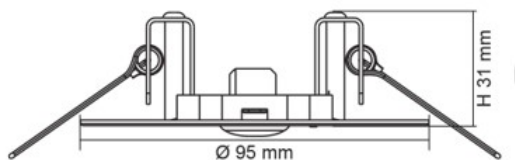

S-FIRE SELK1500SF2

SELK1500SF2 S-FIRE LED 4 watt emergency luminaire

Application

A perfect choice for apartments or commercial spaces require compliance to AS/NZS 2293

Design Specifications

- Compliant to AS/NZS2293, with an impressive D63 emergency lighting classification, non-maintained
- Polycarbonate body profile, double insulation, 70mm cut-out and includes a 145mm adaptor ring (130mm cut-out)
- 4 watt system, LED charge status display and test switch, with remote control gear and high performance integral Lithium battery
- 1.2 m flex & 3 pin plug fitted, IC-4 rated (luminaire head only), trim colour white
- Guaranteed 90 minutes emergency function, 16 hour discharge time and intelligent automatic recharge function
- Intelligent automatic recharging function, 16 hour recharge time and deep discharge protection

Technical Specification

Model No.	Description	Input (ac) (V)	Power (W)
SELK1500SF2	S-FIRE INTEGRATED LED EM LIGHT	240	4

Dimensions

Product Images