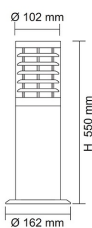

SWAN SE7086/55

LED stainless steel bollard

Application

Decorative exterior stainless steel bollard, ideal for residential gardens and exterior spaces

Design Specifications

- Stainless steel body profile
- Clear acrylic diffuser
- 240V, E27 lamp base, lamp not included
- LAMP OPTIONS: LG5, LG9, LGS4, LGS8, LGS10, LT407, LT409

Technical Specification

Model No.	Description	Input (ac) (V)	Body Colour
SE7086/55	SWAN EXT SLS POST/L E27	240	STAINLESS STEEL

Dimensions

SE7086/55

SWAN SE7086/100

LED stainless steel bollard

Application

Decorative exterior stainless steel bollard, ideal for residential gardens and exterior spaces

Design Specifications

- Stainless steel body profile
- Clear acrylic diffuser
- 240V, E27 lamp base, lamp not included
- LAMP OPTIONS: LG5, LG9, LGS4, LGS8, LGS10, LT407, LT409

Technical Specification

Model No.	Description	Input (ac) (V)	Body Colour
SE7086/100	SWAN EXT SLS POST/L E27	240	STAINLESS STEEL

Dimensions