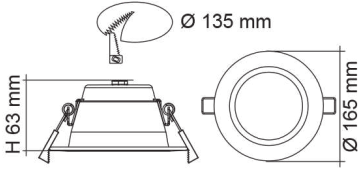

time of order. Products are sold in accordance with [SAL Terms and Conditions of sale](#) and all images shown are for illustration purposes only and may vary from the actual colour or finish. Unless specifically stated, all IP ratings nominated for Interior products are from "below the ceiling".

Dimensions

S9073TC