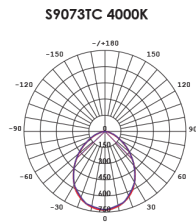

Dimensions

S9073TC

Photometric Data

Photometric Data

Unit: cd C0/C180 — C90/C270

THE SFI SYSTEM ELIMINATES LED FLICKERING.

**SIMPLY
MATCH THE
ECO GEM SFI
DOWNLIGHT
WITH THIS
SDD400SFI
DIMMER.**

**DIM with
FLICKER
CONTROL**