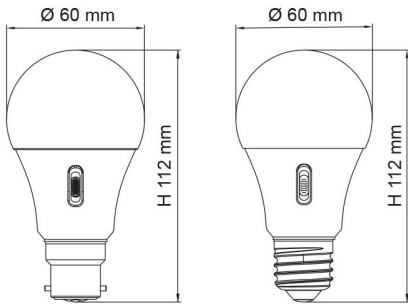

Due to continued product and technology enhancements, data sourced from sal.net.au shall not form part of any contract and or technical performance guarantee unless expressly confirmed in writing by SAL at the time of order. Products are sold in accordance with [SAL Terms and Conditions of sale](#) and all images shown are for illustration purposes only and may vary from the actual colour or finish. Unless specifically stated, all IP ratings nominated for Interior products are from "below the ceiling".

Dimensions