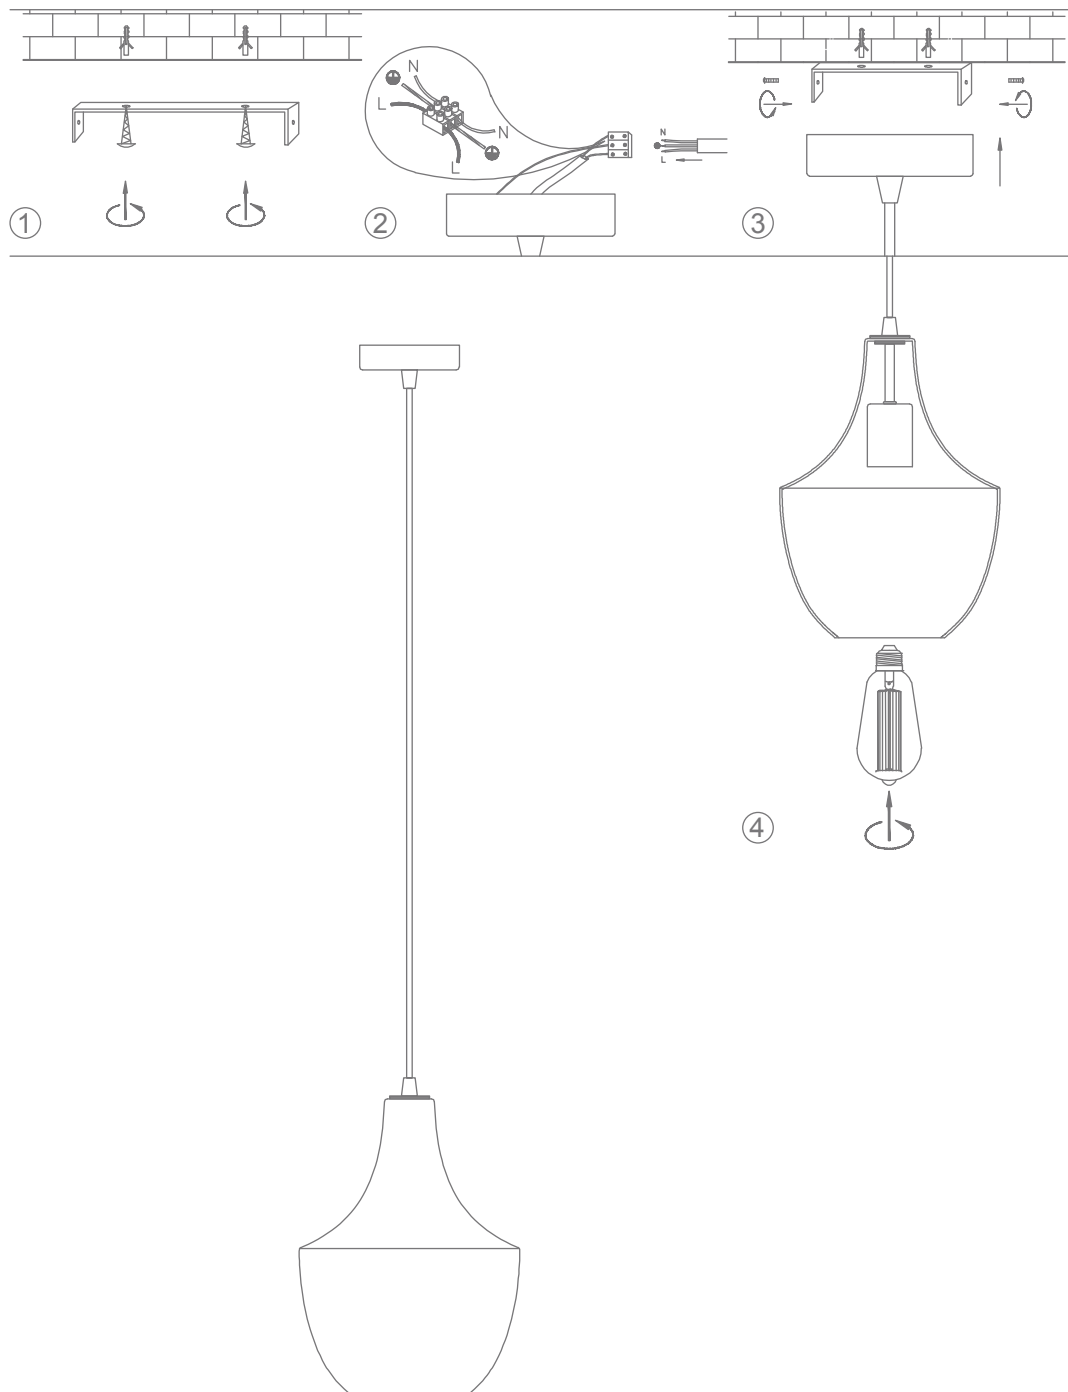

Installation Manual

Date: February 17, 2022 2:52 PM

SAIL-PDT

Variants			Item No.	Lamp Base
Blk/Clear	Sch/Smoke	Abr/Amber	SAIL-PDT	E27
22753	22754	22755		

Thank you for purchasing your new SAIL Pendant Light, Please take the time to read and understand the instruction sheet below. Failure to do so may void warranty.

Specifications

Voltage:	240V	Power:	25W LED Max	IP Rating:	20	Lamp Base:	E27
----------	------	--------	-------------	------------	----	------------	-----

Note: -The lamp must be installed by professional electrician
 -Ensure the power supply is switched off before fitting this product