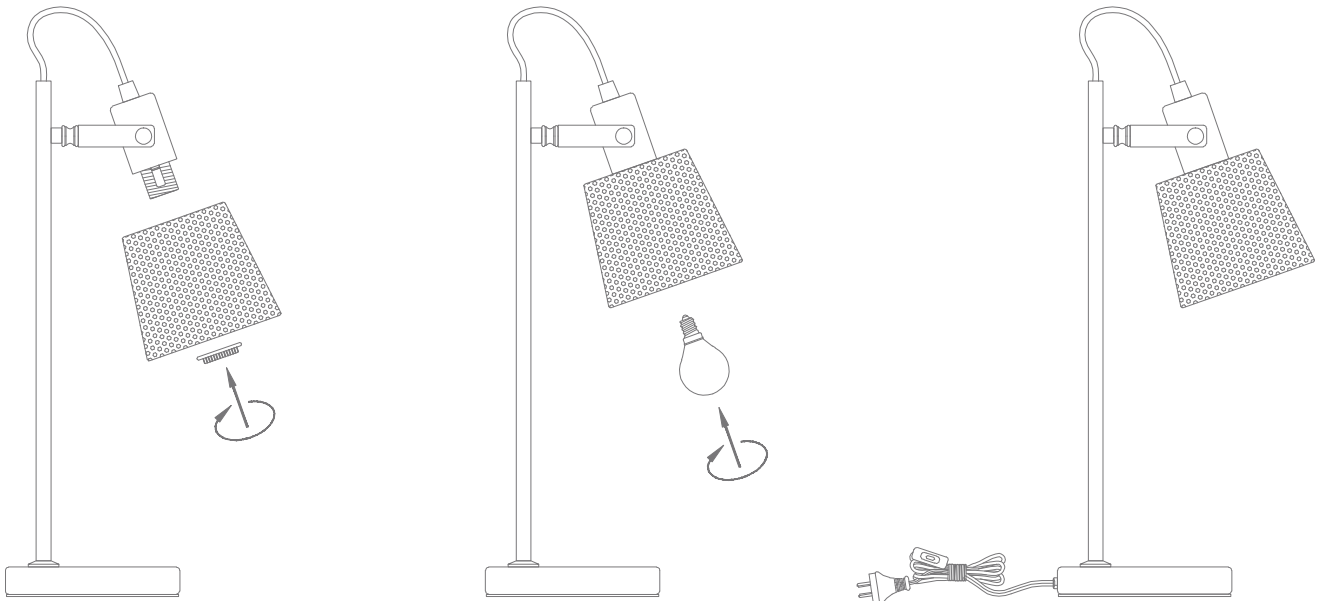

RUSTICA-DL

Date: 12/2020

Variants	Item No.	Lamp Base
Blk	RUSTICA-DL	E14
22519	RUSTICA-DL	E14

Thank you for purchasing your new RUSTICA Desk Lamp, Please take the time to read and understand the instruction sheet below. Failure to do so may void warranty.

Specifications

Voltage:	240V	IP Rating:	20		
Power:	60W Max	Dimmable:	Yes		

Requires: 1 x E14 Lamp (Not Included)

Note: -The lamp must be installed by professional electrician
-Ensure the power supply is switched off before fitting this product

-Do not touch the lamp when in use
-Keep away from hot steam and corrosive gas