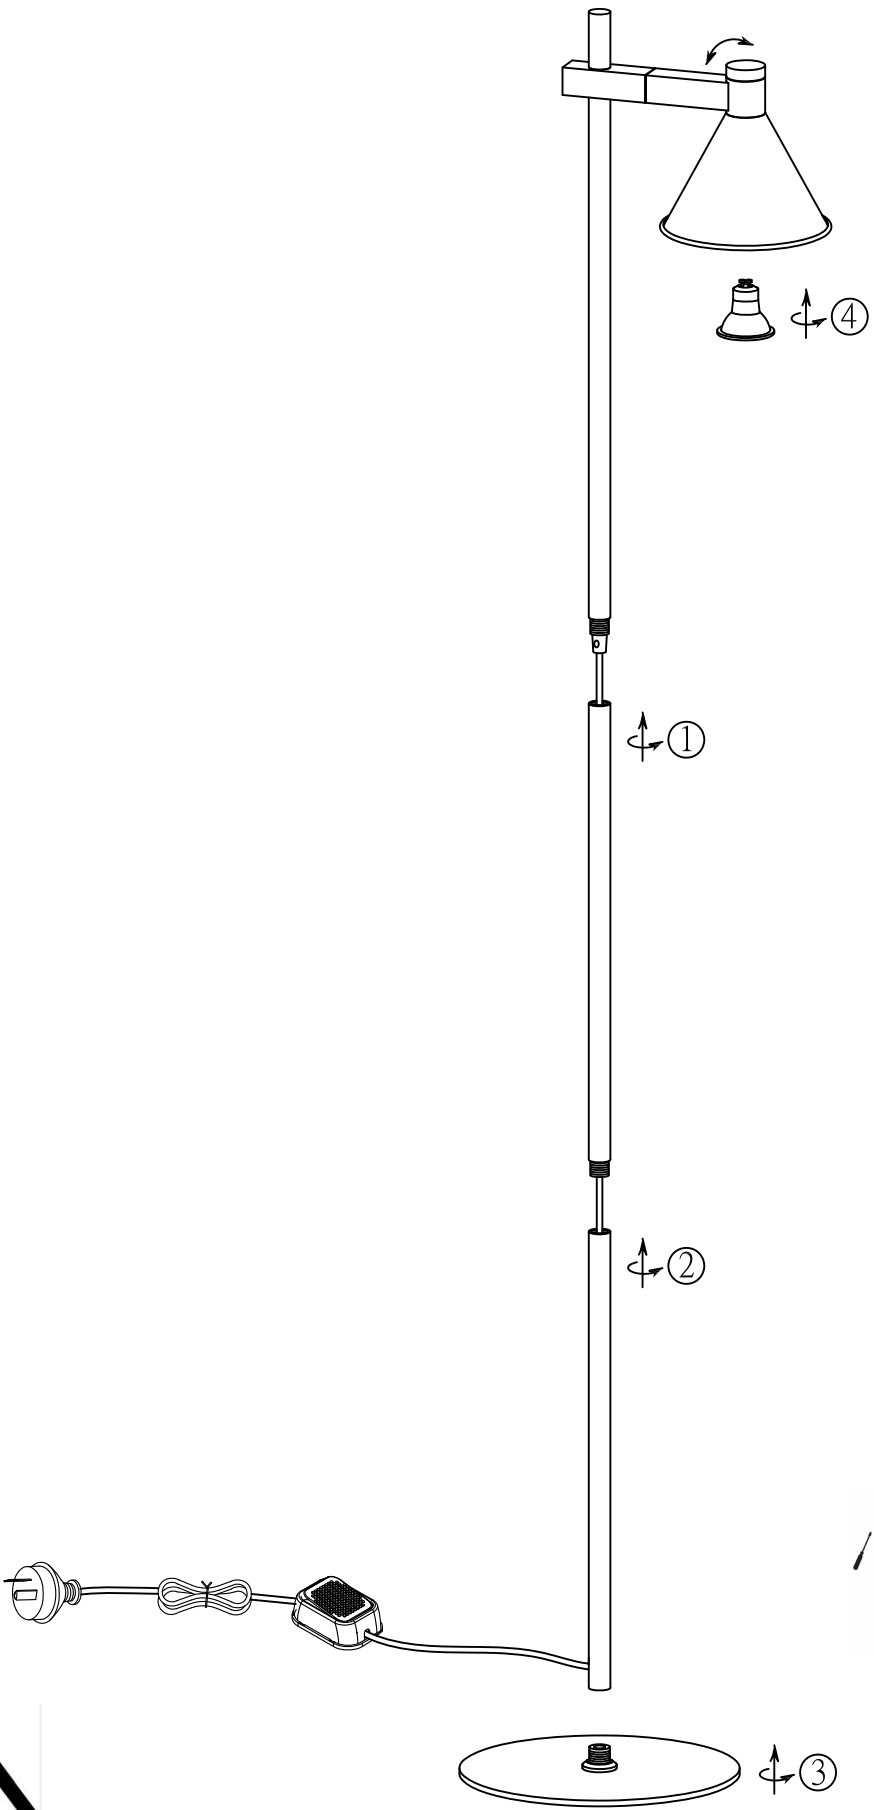

ITEM NO.: ROSNER FL

Disclaimer:
Tools not included
Shade ring attached on lamp holder
Globe(s) not included

Telbix.

240V ~ 50Hz GU10 Max.6W x 1
NOTE: GLOBE NOT INCLUDED