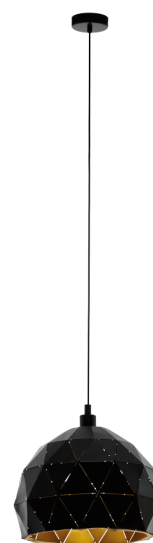

97845 ROCCAFORTE

General Information

Material number	97845
Type	pendant light
Product segment	Indoor
Theme	sonstige / nicht zuordenbar

Dimensions

Article Height (in mm)	1100
Article Diameter (in mm)	300
Net Weight	1.46 Kilogram

Material & Colour

Enclosure Material	steel
Enclosure Colour	black, gold
Cable Colour	ZZKABFA_SW

Functionality

Switch Type	without switch
Battery	No

Technical Information

Protection Class	2
Mains Voltage	220-240V,50/60Hz
Operation Voltage	220-240V,50/60Hz

Technical changes reserved