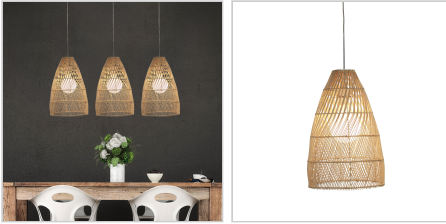

Accessories - Required	Shade only – needs a Suspension
DIY	A Competant Handy Person can DIY
Warranty / Guarantee	12 Month Warranty

Images

Unless stated, fittings do not include globes (bulbs). No representations are made as to the suitability of this product for your application. All fixed lights (other than DIY lights) should be installed by a licensed electrical contractor. Due to continuing product development, some specifications may change over time. Refer to our detailed Terms and Conditions, online at: www.oriel-lighting.com.au | Details and specifications are current at the time of printing, and with constant product development, subject to change.

(c) Oriel Lighting