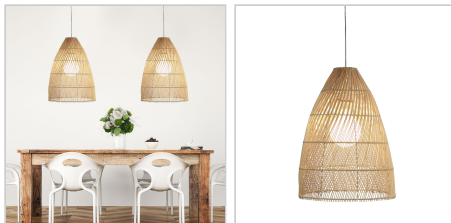

Accessories - Required	Shade only – needs a Suspension
DIY	A Competant Handy Person can DIY
Warranty / Guarantee	12 Month Warranty

Images

Unless stated, fittings do not include globes (bulbs). No representations are made as to the suitability of this product for your application. All fixed lights (other than DIY lights) should be installed by a licensed electrical contractor. Due to continuing product development, some specifications may change over time. Refer to our detailed Terms and Conditions, online at: www.oriel-lighting.com.au | Details and specifications are current at the time of printing, and with constant product development, subject to change.

(c) Oriel Lighting