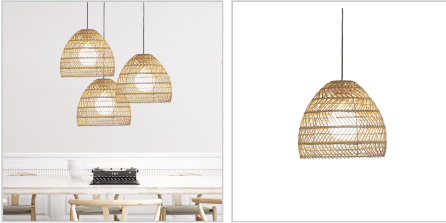

UPI	9324879218207
Accessories - Required	Shade only – needs a Suspension
DIY	A Competant Handy Person can DIY
Warranty / Guarantee	12 Month Warranty

Images

Unless stated, fittings do not include globes (bulbs). No representations are made as to the suitability of this product for your application. All fixed lights (other than DIY lights) should be installed by a licensed electrical contractor. Due to continuing product development, some specifications may change over time. Refer to our detailed Terms and Conditions, online at: www.oriel-lighting.com.au | Details and specifications are current at the time of printing, and with constant product development, subject to change.

(c) Oriel Lighting