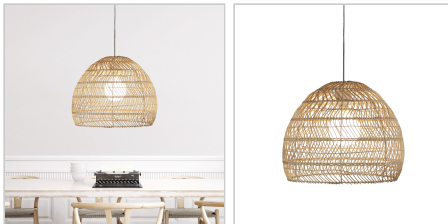

Supplier Code	OL64469/47
UPI	9324879218313
Accessories - Required	Shade only – needs a Suspension
DIY	A Competant Handy Person can DIY
Warranty / Guarantee	12 Month Warranty

Images

Unless stated, fittings do not include globes (bulbs). No representations are made as to the suitability of this product for your application. All fixed lights (other than DIY lights) should be installed by a licensed electrical contractor. Due to continuing product development, some specifications may change over time. Refer to our detailed Terms and Conditions, online at: www.oriel-lighting.com.au | Details and specifications are current at the time of printing, and with constant product development, subject to change.

(c) Oriel Lighting