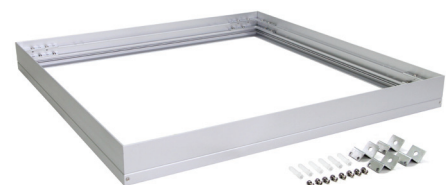

PANEL-303

Panel Light

Description

18W LED Panel light. Natural anodised aluminium frame, opal diffuser. These are ideal as ceiling light for T-Bar ceilings, or by using a plaster recessed frame, ideal as a kitchen light, laundry light, etc. Fully dimmable with Domus dimmer series.

Specification Features

Input Voltage:	240VAC
Power (W):	18W
IP rating (IP):	44
Lumens (lm):	Warm White 3000K - 1050lm Neutral White 4000K - 1100lm White 6000K - 1150lm
LED type:	High efficiency SMD LED
CCT:	3000K - 4000K - 6000K
CRI:	≥80
Dimmable:	Yes*
Mounting Type:	Recessed into standard grid ceiling or via optional plaster trim kit for plaster board ceilings or via optional wire suspended or surface mounted kit.
Lifespan (hrs):	50,000hrs
Dimensions:	(L) 295mm x (W) 295mm x (H) 10mm

Order Code: 19304

Colour: Neutral White LED 4000K

Product Code: PANEL-303-SLR-W

Order Code: 19303

Colour: White LED 6000K

LED Panel Trim (Recessed Plaster Frame)

Order Code: 19324

Product Code: TRIM303-W

LED Panel Trim (Recessed Plaster Frame)

Order Code: 19328

Product Code: SM-KIT303-A

Colour: Aluminium Anodised

Order Code: 19332

Product Code: SM-KIT303-W

Colour: Satin White