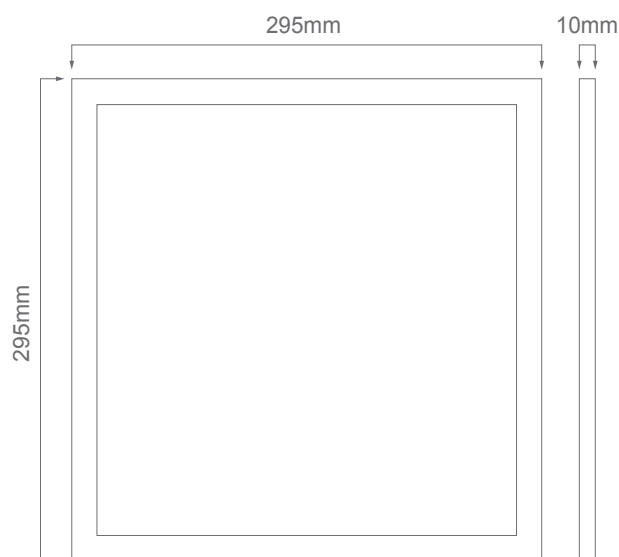

PANEL-303

Panel Light

Description

18W LED Panel light. Natural anodised aluminium frame, opal diffuser. These are ideal as ceiling light for T-Bar ceilings, or by using a plaster recessed frame, ideal as a kitchen light, laundry light, etc. Fully dimmable with Domus dimmer series.

Specification Features

Input Voltage:	240VAC
Power (W):	18W
IP rating (IP):	44
Lumens (lm):	Warm White 3000K - 1050lm Neutral White 4000K - 1100lm White 6000K - 1150lm
LED type:	High efficiency SMD LED
CCT:	3000K - 4000K - 6000K
CRI:	≥80
Dimmable:	Yes*
Mounting Type:	Recessed into standard grid ceiling or via optional plaster trim kit for plaster board ceilings or via optional wire suspended or surface mounted kit.
Lifespan (hrs):	50,000hrs
Dimensions:	(L) 295mm x (W) 295mm x (H) 10mm

* Dimmable when used in conjunction with the Domus dimmer series.
May work with others but not tested.

Diagrams / Additional

Product Code: PANEL-303-SLR-WW

Order Code: 19305

Colour: Warm White LED 3000K

Product Code: PANEL-303-SLR-WW

Order Code: 19304

Colour: Neutral White LED 4000K

Product Code: PANEL-303-SLR-W

Order Code: 19303

Colour: White LED 6000K

LED Panel Trim (Recessed Plaster Frame)

Order Code: 19324

Product Code: TRIM303-W