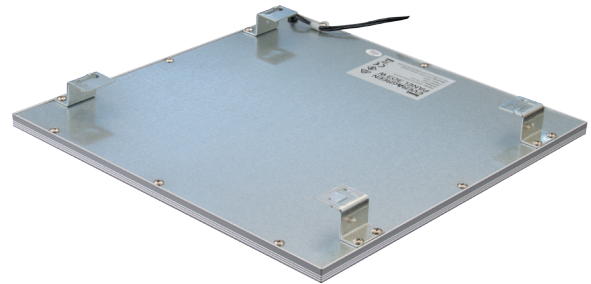

PANEL-303

Panel Light

Description

18W LED Panel light. Natural anodised aluminium frame, opal diffuser. These are ideal as ceiling light for T-Bar ceilings, or by using a plaster recessed frame, ideal as a kitchen light, laundry light, etc. Fully dimmable with Domus dimmer series.

Specification Features

Input Voltage:	240VAC
Power (W):	18W
IP rating (IP):	44
Lumens (lm):	Warm White 3000K - 1050lm Neutral White 4000K - 1100lm White 6000K - 1150lm
LED type:	High efficiency SMD LED
CCT:	3000K - 4000K - 6000K
CRI:	≥80
Dimmable:	Yes*
Mounting Type:	Recessed into standard grid ceiling or via optional plaster trim kit for plaster board ceilings or via optional wire suspended or surface mounted kit.
Lifespan (hrs):	50,000hrs
Dimensions:	(L) 295mm x (W) 295mm x (H) 10mm

* Dimmable when used in conjunction with the Domus dimmer series.
May work with others but not tested.

Diagrams / Additional

Product Code: PANEL-303-SLR-WW

Order Code: 19305

Colour: Warm White LED 3000K

Product Code: PANEL-303-SLR-WW

Order Code: 19304

Colour: Neutral White LED 4000K

Product Code: PANEL-303-SLR-W

Order Code: 19303

Colour: White LED 6000K

LED Panel Trim (Recessed Plaster Frame)

Order Code: 19324

Product Code: TRIM303-W