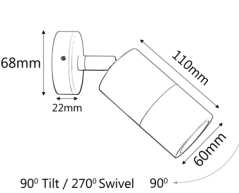

## PRODUCT FEATURES

- Input voltage: 12V
- Material: black powder coated aluminium
- Max 20W halogen globe(s)
- MR16 lampholder
- Globes not included
- Remote control gear required

**IP65**  
Rated

**2YEAR**  
Replacement  
Warranty

PART NO.	DESCRIPTION	COLOUR	QTY OF GLOBES	WEIGHT (KG)	BOX (CM)	CARTON QTY
PMUDBL	PILLAR MR16 UP/DN Aluminium BLK	POWDER COATED BLK	2xMR16	0.58	8.5x9.5x22.5	25
PM1FBL	PILLAR MR16 FIXED Aluminium BLK	POWDER COATED BLK	1xMR16	0.39	8x10x14	25
PM1ABL	PILLAR MR16 S/ADJ Aluminium BLK	POWDER COATED BLK	1xMR16	0.42	8x8x19	25
PM2ABL	PILLAR MR16 D/ADJ Aluminium BLK	POWDER COATED BLK	2xMR16	0.80	12x12x19	10