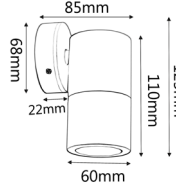

## PRODUCT FEATURES

- Input voltage: 12V
- Material: black powder coated aluminium
- Max 20W halogen globe(s)
- MR16 lampholder
- Globes not included
- Remote control gear required

**IP65**  
Rated

**2YEAR**  
Replacement  
Warranty

PART NO.	DESCRIPTION	COLOUR	QTY OF GLOBES	WEIGHT (KG)	BOX (CM)	CARTON QTY
PMUDBL	PILLAR MR16 UP/DN Aluminium BLK	POWDER COATED BLK	2xMR16	0.58	8.5x9.5x22.5	25
PM1FBL	PILLAR MR16 FIXED Aluminium BLK	POWDER COATED BLK	1xMR16	0.39	8x10x14	25
PM1ABL	PILLAR MR16 S/ADJ Aluminium BLK	POWDER COATED BLK	1xMR16	0.42	8x8x19	25
PM2ABL	PILLAR MR16 D/ADJ Aluminium BLK	POWDER COATED BLK	2xMR16	0.80	12x12x19	10