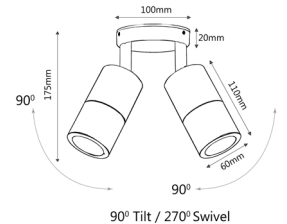

## PRODUCT FEATURES

- Input voltage: 12V
- Material: black powder coated aluminium
- Max 20W halogen globe(s)
- MR16 lampholder
- Globes not included
- Remote control gear required

**IP65**  
Rated

**2YEAR**  
Replacement  
Warranty

PART NO.	DESCRIPTION	COLOUR	QTY OF GLOBES	WEIGHT (KG)	BOX (CM)	CARTON QTY
PMUDBL	PILLAR MR16 UP/DN Aluminium BLK	POWDER COATED BLK	2xMR16	0.58	8.5x9.5x22.5	25
PM1FBL	PILLAR MR16 FIXED Aluminium BLK	POWDER COATED BLK	1xMR16	0.39	8x10x14	25
PM1ABL	PILLAR MR16 S/ADJ Aluminium BLK	POWDER COATED BLK	1xMR16	0.42	8x8x19	25
PM2ABL	PILLAR MR16 D/ADJ Aluminium BLK	POWDER COATED BLK	2xMR16	0.80	12x12x19	10