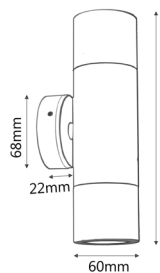

## PRODUCT FEATURES

- Input voltage: 12V
- Material: black powder coated aluminium
- Max 20W halogen globe(s)
- MR16 lampholder
- Globes not included
- Remote control gear required

**IP65**  
Rated

**2YEAR**  
Replacement  
Warranty

PART NO.	DESCRIPTION	COLOUR	QTY OF GLOBES	WEIGHT (KG)	BOX (CM)	CARTON QTY
PMUDBL	PILLAR MR16 UP/DN Aluminium BLK	POWDER COATED BLK	2xMR16	0.58	8.5x9.5x22.5	25
PM1FBL	PILLAR MR16 FIXED Aluminium BLK	POWDER COATED BLK	1xMR16	0.39	8x10x14	25
PM1ABL	PILLAR MR16 S/ADJ Aluminium BLK	POWDER COATED BLK	1xMR16	0.42	8x8x19	25
PM2ABL	PILLAR MR16 D/ADJ Aluminium BLK	POWDER COATED BLK	2xMR16	0.80	12x12x19	10