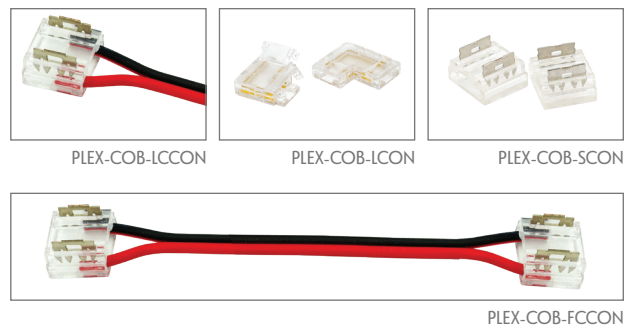

PLEX-VIVID

Single Vivid Colour LED Strip

Description

The PLEX-VIVID series of LED strip incorporates the latest in LED COB chip technology, with true dotless appearance utilising 640 LEDs per metre. Operating on 24V DC allows for less resistive heat and longer run lengths. Choose from IP54 Indoor Strip including wet areas, or for waterproof installations, the IP67 Strip with silicon coating. Longer areas of weldless joints provide a more reliable solution avoiding breaks in continuity. Available in 15W per metre, which provides a bright and desirable light output for your desired area.

The PLEX-VIVID series comes with a choice of Vivid Red, Vivid Blue, Vivid Green or Vivid Yellow to complement your residential or commercial linear lighting project applications that require a vivid static colour within the four available colours. A comprehensive range of optional accessories including fast fix connectors, and L-joint connectors are available for complex installations. Ideal for kitchens, bathrooms, laundry, bars, restaurants, and all indoor highlighting applications.

Specification Features

Colours:	Red, Blue, Green & Yellow
Light Source:	COB LED
Lumen Output:	Vivid Red - 105lm/m Vivid Blue - 270lm/m Vivid Green - 1650lm/m Vivid Yellow - 1200lm/m
Number of LED Per Metre:	640
Wattage Per Metre:	15W
Input Voltage:	24V DC
Beam angle:	180°
Wiring:	Parallel
IP Rating:	IP54***
Cutting Increments/Sections:	25mm
Requires:	24V DC Constant Voltage LED Driver
Dimmable:	Yes**
IES files:	Yes
Continuous Run:	5m Max (one end driver feed) 10m (two end driver feed)
Operating Temperature:	-20°C to 50°C

* With the use of Domus drivers

* All LED strip must be installed on an aluminium heat sink, failure to do so WILL VOID WARRANTY.