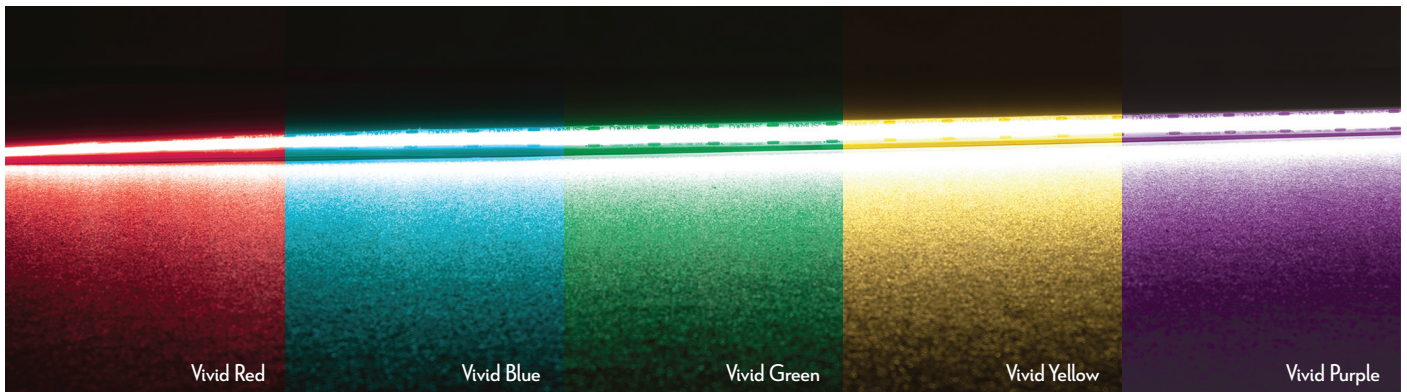

PLEX-VIVID

Single Vivid Colour LED Strip

Description

The PLEX-VIVID series of LED strip incorporates the latest in LED COB chip technology, with true dotless appearance utilising 640 LEDs per metre. Operating on 24V DC allows for less resistive heat and longer run lengths. Choose from IP54 Indoor Strip including wet areas, or for waterproof installations, the IP67 Strip with silicon coating. Longer areas of weldless joints provide a more reliable solution avoiding breaks in continuity. Available in 15W per metre, which provides a bright and desirable light output for your desired area.

Specification Features

Colours:	Red, Blue, Green & Yellow
Light Source:	COB LED
Lumen Output:	Vivid Red - 105lm/m Vivid Blue - 270lm/m Vivid Green - 1650lm/m Vivid Yellow - 1200lm/m
Number of LED Per Metre:	640
Wattage Per Metre:	15W
Input Voltage:	24V DC
Beam angle:	180°
Wiring:	Parallel
IP Rating:	IP54***
Cutting Increments/Sections:	25mm
Requires:	24V DC Constant Voltage LED Driver
Dimmable:	Yes**
IES files:	Yes
Continuous Run:	5m Max (one end driver feed) 10m (two end driver feed)
Operating Temperature:	-20°C to 50°C