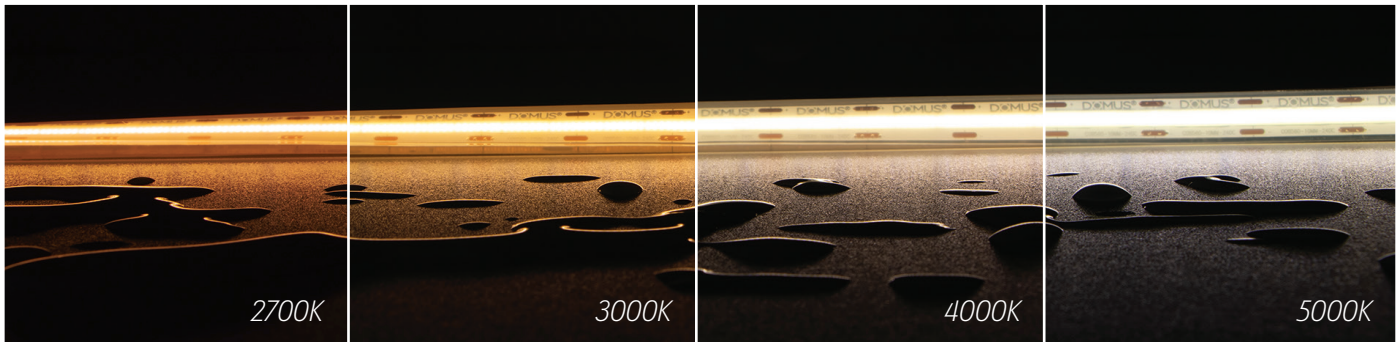

PLEX-ULTRA IP67

(Designed for long run lengths)

Description

The PLEX-ULTRA series is a specially designed LED Strip that reduces heat and resistance, allowing for longer runs than other LED Strip designs, still incorporating the latest in LED COB chip technology, with true dotless appearance utilising 560 LEDs per metre. Operating on 24V DC allows for less resistive heat and longer run lengths. Choose from IP54 Indoor Strip including wet areas, or for waterproof installations, the IP67 Strip with silicon coating. Longer areas of weldless joints provide a more reliable solution avoiding breaks in continuity. Available in 10W per metre, which provides a bright and desirable light output for your desired area. High CRI90 chips provide excellent colour rendering while providing a smooth and seamless linear lighting for a clean and minimalistic look. The PLEX-ULTRA series come with a choice of single colour 2700K Extra Warm White, 3000K Warm White, 4000K Neutral White and 5000K White for your residential or commercial linear lighting project applications. A comprehensive range of optional accessories including fast fix connectors, and L-joint connectors are available for complex installations. Ideal for kitchens, bathrooms, laundry, bars, restaurants, and all indoor highlighting applications.

Specification Features

CCT:	3000K, 4000K & 5000K
Light Source:	COB LED
Lumen Output:	Extra Warm White 2700K - 550lm/m Warm White 3000K - 650lm/m Neutral White 4000K - 669lm/m White 5000K - 688lm/m
CRI:	≥90
Number of LED Per Metre:	560
Wattage Per Metre:	10W
Input Voltage:	24V DC
Beam angle:	180°
Wiring:	Parallel
IP Rating:	IP67
Cutting Increments/Sections:	25mm
Requires:	24V DC Constant Voltage LED Driver
Dimmable:	Yes**
IES files:	Yes
Continuous Run:	13m Max (one end driver feed) 26m (two end driver feed)
Operating Temperature:	-20°C to 50°C