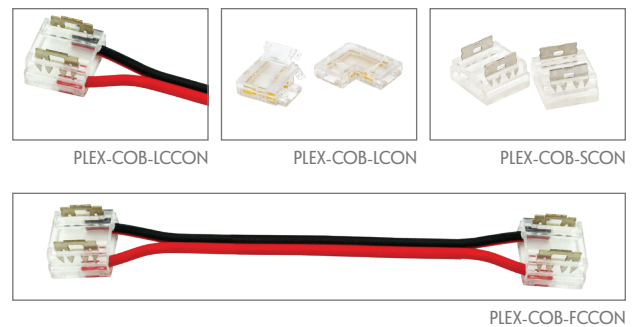

PLEX-ULTRA

(Designed for long run lengths)

Description

The PLEX-ULTRA series is a specially designed LED Strip that reduces heat and resistance, allowing for longer runs than other LED Strip designs, still incorporating the latest in LED COB chip technology, with true dotless appearance utilising 560 LEDs per metre. Operating on 24V DC allows for less resistive heat and longer run lengths. Choose from IP54 Indoor Strip including wet areas, or for waterproof installations, the IP67 Strip with silicon coating. Longer areas of weldless joints provide a more reliable solution avoiding breaks in continuity. Available in 10W per metre, which provides a bright and desirable light output for your desired area. High CRI90 chips provide excellent colour rendering while providing a smooth and seamless linear lighting for a clean and minimalistic look. The PLEX-ULTRA series come with a choice of single colour 2700K Extra Warm White, 3000K Warm White, 4000K Neutral White and 5000K White for your residential or commercial linear lighting project applications. A comprehensive range of optional accessories including fast fix connectors, and L-joint connectors are available for complex installations. Ideal for kitchens, bathrooms, laundry, bars, restaurants, and all indoor highlighting applications.

Specification Features

CCT:	2700K, 3000K, 4000K & 5000K
Light Source:	COB LED
Lumen Output:	Extra Warm White 2700K - 670lm/m Warm White 3000K - 770lm/m Neutral White 4000K - 790lm/m White 5000K - 810lm/m
CRI:	≥90
Number of LED Per Metre:	560
Wattage Per Metre:	10W
Input Voltage:	24V DC
Beam angle:	180°
Wiring:	Parallel
IP Rating:	IP54
Cutting Increments/Sections:	25mm
Requires:	24V DC Constant Voltage LED Driver
Dimmable:	Yes**
IES files:	Yes
Continuous Run:	13m Max (one end driver feed) 26m (two end driver feed)