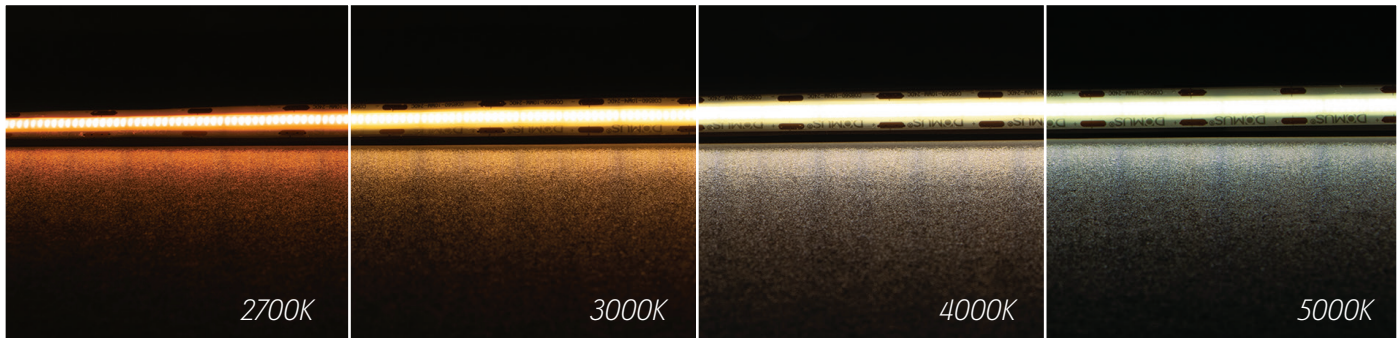

PLEX-ULTRA

(Designed for long run lengths)

Description

The PLEX-ULTRA series is a specially designed LED Strip that reduces heat and resistance, allowing for longer runs than other LED Strip designs, still incorporating the latest in LED COB chip technology, with true dotless appearance utilising 560 LEDs per metre. Operating on 24V DC allows for less resistive heat and longer run lengths. Choose from IP54 Indoor Strip including wet areas, or for waterproof installations, the IP67 Strip with silicon coating. Longer areas of weldless joints provide a more reliable solution avoiding breaks in continuity. Available in 10W per metre, which provides a bright and desirable light output for your desired area. High CRI90 chips provide excellent colour rendering while providing a smooth and seamless linear lighting for a clean and minimalistic look. The PLEX-ULTRA series come with a choice of single colour 2700K Extra Warm White, 3000K Warm White, 4000K Neutral White and 5000K White for your residential or commercial linear lighting project applications. A comprehensive range of optional accessories including fast fix connectors, and L-joint connectors are available for complex installations. Ideal for kitchens, bathrooms, laundry, bars, restaurants, and all indoor highlighting applications.

Specification Features

CCT:	2700K, 3000K, 4000K & 5000K
Light Source:	COB LED
Lumen Output:	Extra Warm White 2700K - 670lm/m Warm White 3000K - 770lm/m Neutral White 4000K - 790lm/m White 5000K - 810lm/m
CRI:	≥90
Number of LED Per Metre:	560
Wattage Per Metre:	10W
Input Voltage:	24V DC
Beam angle:	180°
Wiring:	Parallel
IP Rating:	IP54
Cutting Increments/Sections:	25mm
Requires:	24V DC Constant Voltage LED Driver
Dimmable:	Yes**
IES files:	Yes
Continuous Run:	13m Max (one end driver feed) 26m (two end driver feed)

Diagrams / Additional

Item No.	Variant	CCT
PLEX-ULTRA	24112	2700K
	24177	3000K
	24178	4000K
	24179	5000K