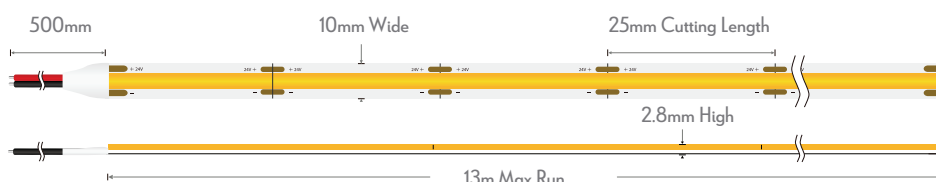

Diagrams / Additional

Item No.	Variant	CCT
PLEX-ULTRA	24112	2700K
	24177	3000K
	24178	4000K
	24179	5000K