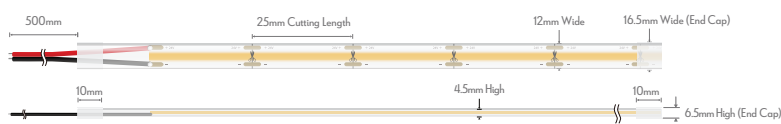

Diagrams / Additional

Item No.	Variant			CCT
	Per Mt	20M	50M	
PLEX-COB-5-IP67	23965	N/A	23972	2700K
	24042	24056	24070	3000K
	24043	24057	24071	4000K
	24044	24058	24072	5000K