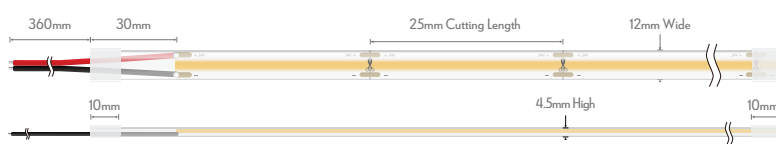

Diagrams / Additional

Item No.	Variant			CCT
	Per Mt	20M	50M	
PLEX-COB-10-IP67	24045	24059	24073	3000K
	24046	24060	24074	4000K
	24047	24061	24075	5000K

Max Run Length: 5M