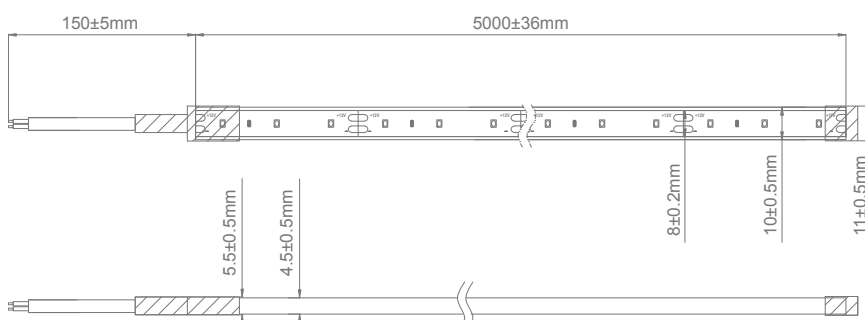

Diagrams / Additional

Item No.	Variant	Colour Temperature
Plex-7.2-IP66	20332	2700K
	20333	3000K
	20334	4000K
	20335	5000K