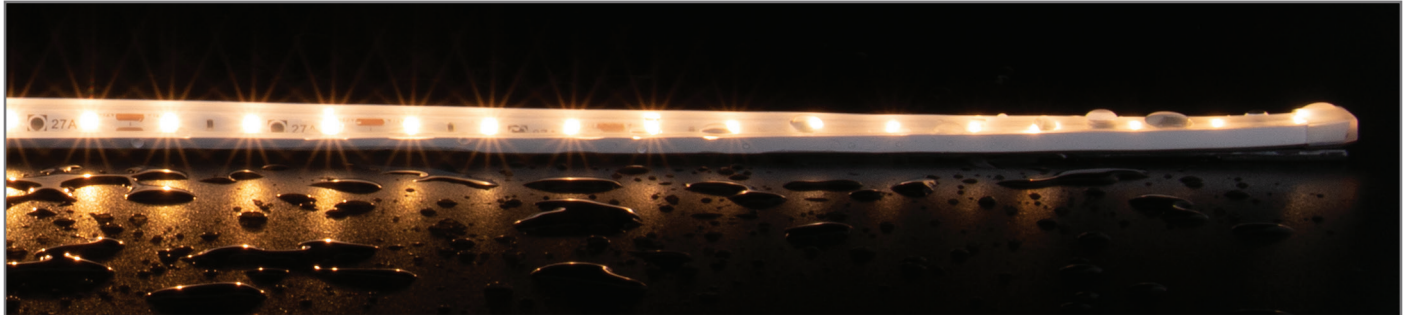

## Plex-7.2-IP66 LED Striplight

### Description

Introducing the brand new professional Plex-IP66 series of LED strip from Domus Lighting incorporating the latest in LED SMD chip technology. Utilising the brand new CRI90 2110 SMD chip from San'an you can now achieve even smoother seamless linear lighting whilst also providing better torsional, twisting and vibrational characteristics due to the stronger LED frame and soldering points to the PCB board. The Plex series LED Strip range is available in 4 colours and 3 wattages from a single colour bin allowing you to create endless possibilities for your residential or commercial linear lighting project. Ideal for kitchens, bars, restaurants and all backed by our Domus Lighting 3 year warranty for peace of mind.

### Specification Features

Colours:	4 colours
Light Source:	2110 SMD LED
LED Type:	San'an
Colour Temperature:	2700K, 3000K, 4000K, & 5000K
Lumen Output per metre:	490lm, 518lm, 547lm & 547lm
CRI:	90
Number of LED per metre:	60
Wattage per metre:	7.2W
Input Voltage:	12VDC
Beam angle:	120°
Wiring:	Parallel
IP Rating:	IP66
Cutting Increments/Sections:	50mm
Requires:	12VDC constant voltage driver
Dimmable:	Yes*
IES files:	Yes**
Operating Temperature:	-15°C to 85°C

### Diagrams / Additional

Item No.	Variant	Colour Temperature
Plex-7.2-IP66	20332	2700K
	20333	3000K
	20334	4000K
	20335	5000K