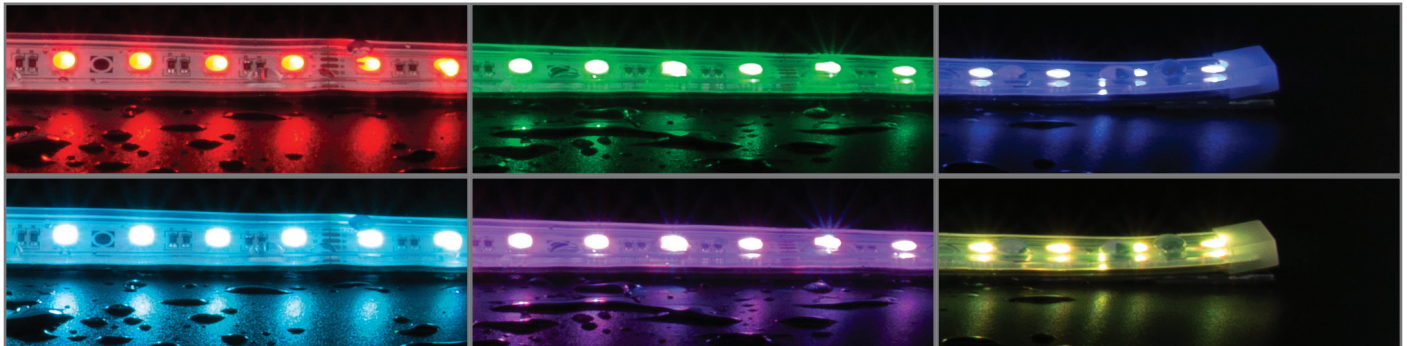

## Plex-19.2-IP66-RGBWW LED Strilight

### Description

Introducing the brand new professional Plex-IP66 series of LED strip from Domus Lighting incorporating the latest in LED SMD chip technology. Utilising the brand new RGBWW 5050 chip from San'an you can now achieve even smoother seamless linear lighting with exceptional colour changing abilities allowing you to create up to 16 million different colour combinations for your residential or commercial linear lighting project. Ideal for kitchens, bars, restaurants and all backed by our Domus Lighting 3 year warranty for peace of mind.

### Specification Features

Colours:	4 colours
Light Source:	5050 SMD LED
LED Type:	San'an
Colour Temperature:	RGB + 3000K
Lumen Output per metre:	R:89, G:226, B:66 & WW:360
CRI:	80
Number of LEDs per metre:	60
Wattage per metre:	19.2W
Input Voltage:	24VDC
Beam angle:	120°
Wiring:	Parallel
IP Rating:	IP66*
Cutting Increments/Sections:	100mm
Requires:	24VDC constant voltage driver
Dimmable:	Yes**
IES files:	Yes***
Operating Temperature:	-15°C to 85°C

\* Not suitable for submersible applications.

\*\* Requires 24V DC LED driver and 4 channel colour controller (not included).

\*\*\* For dimming options please refer to the controller section for further details.