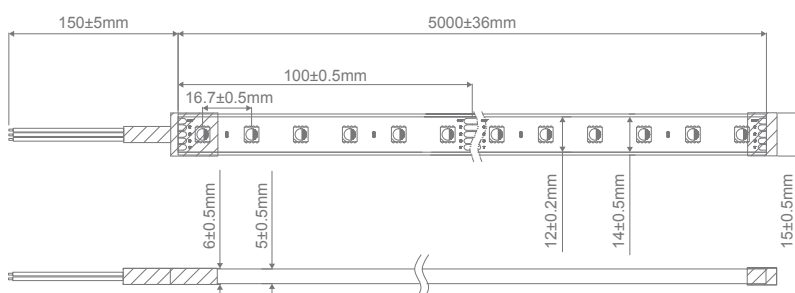

Diagrams / Additional

Item No.	Variant	CCT
Plex-19.2-IP66-RGBWW	20344	RGB + 3000K