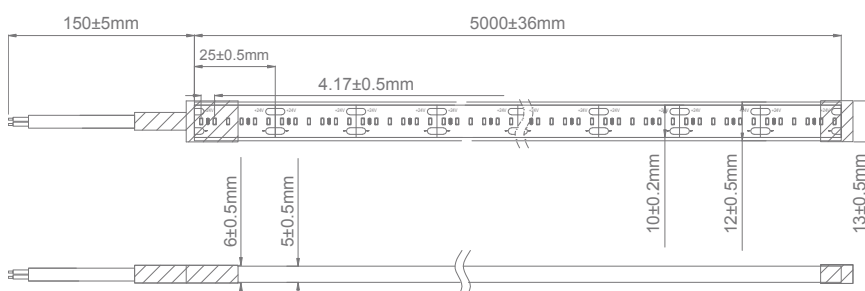

Diagrams / Additional

Item No.	Variant	Colour Temperature
Plex-19.2-IP66	20340	2700K
	20341	3000K
	20342	4000K
	20343	5000K