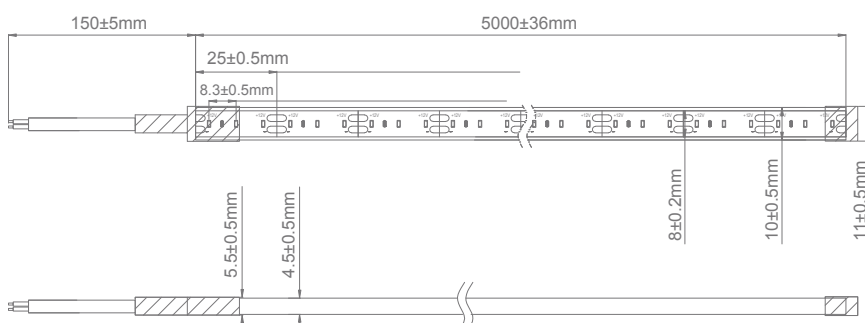

Diagrams / Additional

Item No.	Variant	Colour Temperature
Plex-14.4-IP66	20336	2700K
	20337	3000K
	20338	4000K
	20339	5000K