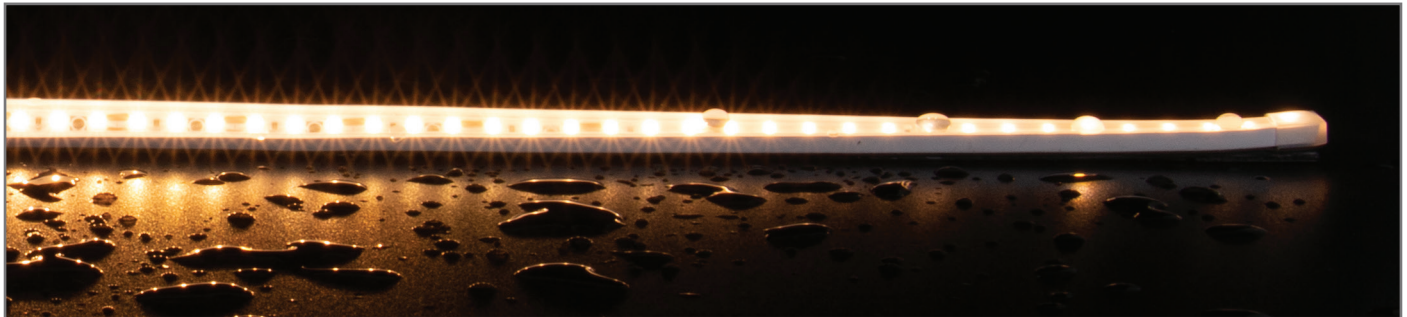

## Plex-14.4-IP66 LED Striplight

### Description

Introducing the brand new professional Plex-IP66 series of LED strip from Domus Lighting incorporating the latest in LED SMD chip technology. Utilising the brand new CRI90 2110 SMD chip from San'an you can now achieve even smoother seamless linear lighting whilst also providing better torsional, twisting and vibrational characteristics due to the stronger LED frame and soldering points to the PCB board. The Plex series LED Strip range is available in 4 colours and 3 wattages from a single colour bin allowing you to create endless possibilities for your residential or commercial linear lighting project. Ideal for kitchens, bars, restaurants and all backed by our Domus Lighting 3 year warranty for peace of mind.

### Specification Features

Colours:	4 colours
Light Source:	2110 SMD LED
LED Type:	San'an
Colour Temperature:	2700K, 3000K, 4000K, & 5000K
Lumen Output per metre:	1036lm, 1100lm, 1180lm, 1180lm
CRI:	90
Number of LED per metre:	120
Wattage per metre:	14.4W
Input Voltage:	12VDC
Beam angle:	120°
Wiring:	Parallel
IP Rating:	IP66
Cutting Increments/Sections:	25mm
Requires:	12VDC constant voltage driver
Dimmable:	Yes*
IES files:	Yes**
Operating Temperature:	-15°C to 85°C