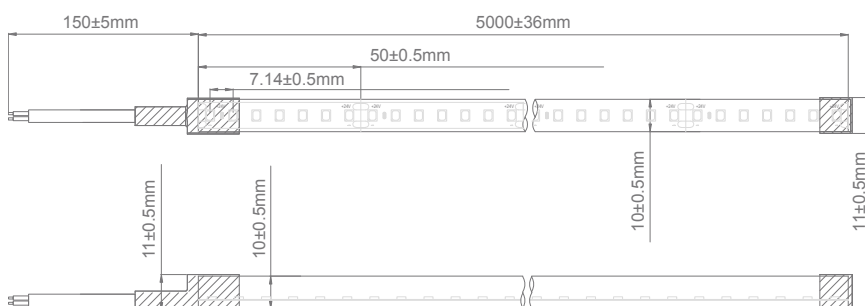

Diagrams / Additional

Item No.	Variant	Colour Temperature
Pleo-14.4	20353	3000K
	20354	4000K
	20355	5000K