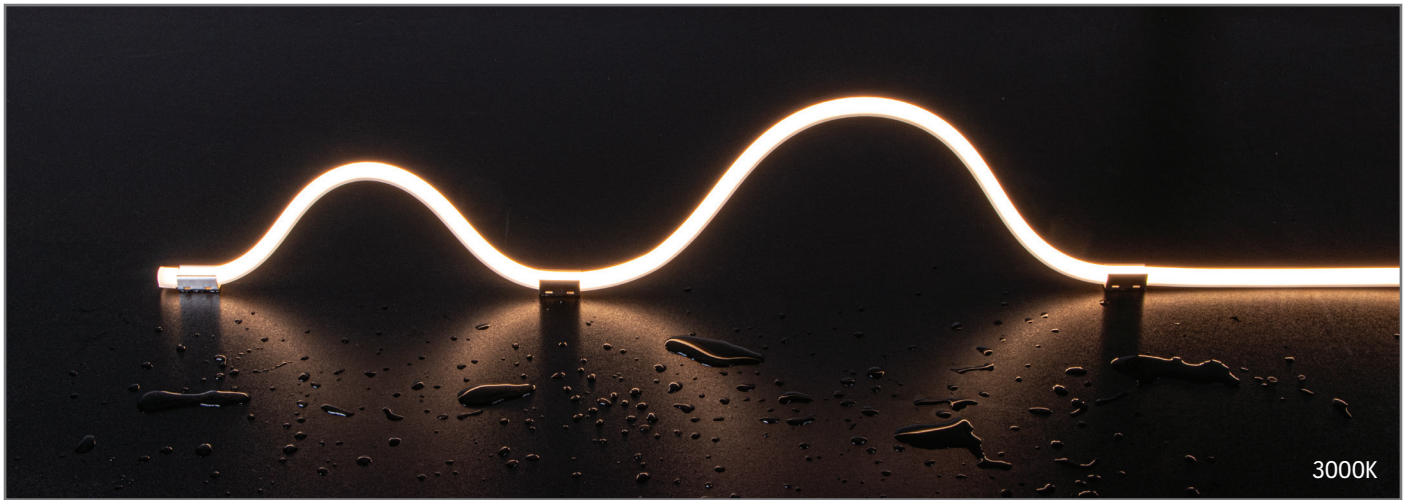

Pleo-14.4 LED Strilight

Description

Create a vibrant living or working space with the latest Pleo Series Neon Flex lighting technology from Domus Lighting. The Pleo series is available in both a front facing and side facing view to suit both horizontal and vertical illumination applications in a low voltage and safe polyurethane enclosure complete with mounting clips for easy installation. Available in three colour temperatures with a high CRI90 colour rendering index and high weatherproof rating, this latest addition from Domus Lighting will be the perfect solution for your flexible lighting needs including illuminating ceiling and floor coves, windows, walls, signs and much much more.

Specification Features

Colours:	3 colours
Light Source:	2835 SMD LED
LED Type:	San'an
Colour Temperature:	3000K, 4000K & 5000K
Lumen Output per metre:	1123lm, 1181lm, 1253lm, 1253lm
CRI:	90
Number of LED per metre:	140
Wattage per metre:	14.4W
Input Voltage:	24VDC
Beam angle:	120°
Wiring:	Parallel
IP Rating:	IP66
Cutting Increments/Sections:	50mm
Requires:	24VDC constant voltage driver
Dimmable:	Yes*
IES files:	Yes**
Operating Temperature:	-15°C to 85°C