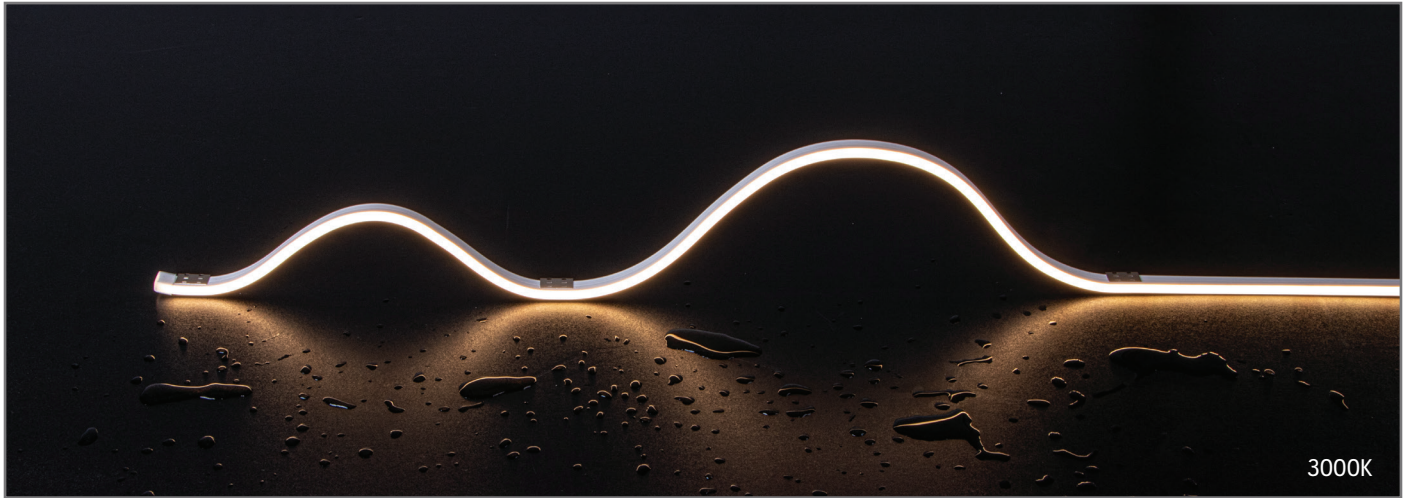

## Pleo-14.4-S LED Striplight

### Description

Create a vibrant living or working space with the latest Pleo Series Neon Flex lighting technology from Domus Lighting. The Pleo series is available in both a front facing and side facing view to suit both horizontal and vertical illumination applications in a low voltage and safe polyurethane enclosure complete with mounting clips for easy installation. Available in three colour temperatures with a high CRI90 colour rendering index and high weatherproof rating, this latest addition from Domus Lighting will be the perfect solution for your flexible lighting needs including illuminating ceiling and floor coves, windows, walls, signs and much much more.

### Specification Features

Colours:	3 colours
Light Source:	2835 SMD LED
LED Type:	San'an
Colour Temperature:	3000K, 4000K & 5000K
Lumen Output per metre:	320lm, 330lm, 346lm, 370lm
CRI:	90
Number of LED per metre:	140
Wattage per metre:	14.4W
Input Voltage:	24VDC
Beam angle:	120°
Wiring:	Parallel
IP Rating:	IP66
Cutting Increments/Sections:	50mm
Requires:	24VDC constant voltage driver
Dimmable:	Yes*
IES files:	Yes**
Operating Temperature:	-15°C to 85°C

### Diagrams / Additional

Item No.	Variant	Colour Temperature
Pleo-14.4-S	20357	3000K
	20358	4000K
	20359	5000K