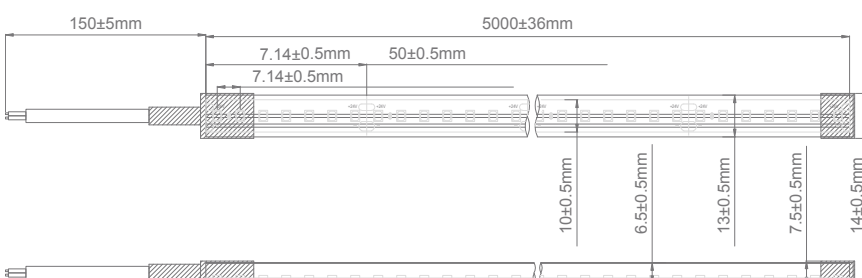

Diagrams / Additional

Item No.	Variant	Colour Temperature
Pleo-14.4-S	20357	3000K
	20358	4000K
	20359	5000K