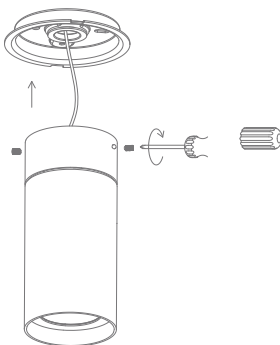

PISTOL-25

Variants		Item No.	Colour Temp
Blk	Wht		
20667	20668	PISTOL-25	TRIO

Description: LED tiltable ceiling light

Thank you for purchasing your new Pistol-25 ceiling light, Please take the time to read and understand the instruction sheet below. Failure to do so may void warranty.

Step 1

Step 2

Step 3

Step 4

Step 5

Note: -The lamp must be installed by professional electrician
-Ensure the power supply is switched off before fitting this product

-Do not touch the lamp when in use
-Keep away from hot steam and corrosive gas