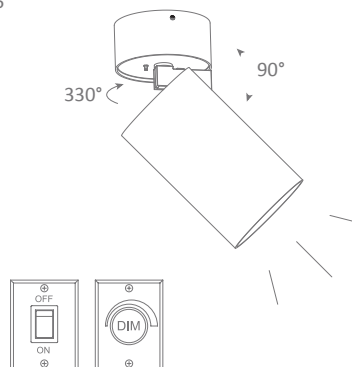

PISTOL-25

Variants		Item No.	Colour Temp
Blk	Wht		
20667	20668	PISTOL-25	TRIO

Description: LED tiltable ceiling light

Thank you for purchasing your new Pistol-25 ceiling light, Please take the time to read and understand the instruction sheet below. Failure to do so may void warranty.

Step 1

Step 2

Step 3

Step 4

Step 5

Note: -The lamp must be installed by professional electrician
-Ensure the power supply is switched off before fitting this product

-Do not touch the lamp when in use
-Keep away from hot steam and corrosive gas