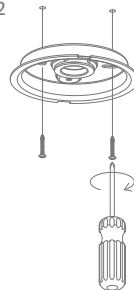

PISTOL-25

Variants		Item No.	Colour Temp
Blk	Wht		
20667	20668	PISTOL-25	TRIO

Description: LED tiltable ceiling light

Thank you for purchasing your new Pistol-25 ceiling light, Please take the time to read and understand the instruction sheet below. Failure to do so may void warranty.

Specifications

Voltage:	240V AC	Lumen (±5%):	Warm White 3000K - 2040lm Neutral White 4000K - 2395lm White 5700K - 2750lm	Dimmable:	Yes
Power:	25W	Beam Angle:	60°	Operating Temp:	-20°~45°C
IP Rating:	20	CCT:	3000K - 4000K - 5700K (Switchable)	Power Factor:	
CRI:	≥80	Lifespan:	50,000hrs		

Step 1

Step 2

Note: -The lamp must be installed by professional electrician
-Ensure the power supply is switched off before fitting this product

-Do not touch the lamp when in use
-Keep away from hot steam and corrosive gas