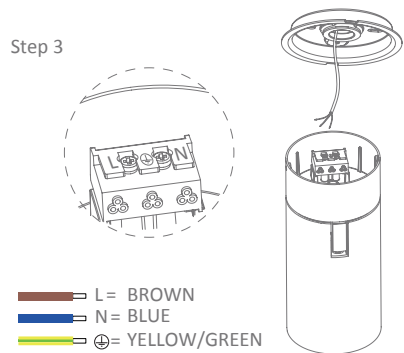

PISTOL-25

Variants		Item No.	Colour Temp
Blk	Wht		
20667	20668	PISTOL-25	TRIO

Description: LED tiltable ceiling light

Thank you for purchasing your new Pistol-25 ceiling light, Please take the time to read and understand the instruction sheet below. Failure to do so may void warranty.

Specifications

Voltage:	240V AC	Lumen (±5%):	Warm White 3000K - 2040lm Neutral White 4000K - 2395lm White 5700K - 2750lm	Dimmable:	Yes
Power:	25W	Beam Angle:	60°	Operating Temp:	-20°~45°C
IP Rating:	20	CCT:	3000K - 4000K - 5700K (Switchable)	Power Factor:	
CRI:	≥80	Lifespan:	50,000hrs		

Step 1

Step 2

Step 3

Step 4

Step 5

Note: -The lamp must be installed by professional electrician
-Ensure the power supply is switched off before fitting this product

-Do not touch the lamp when in use
-Keep away from hot steam and corrosive gas