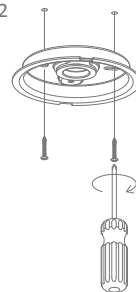

PISTOL-15

Variants		Item No.	Colour Temp
Blk	Wht		
20365	20366	PISTOL-15	TRIO

Description: LED tiltable ceiling light

Thank you for purchasing your new Pistol-15 ceiling light, Please take the time to read and understand the instruction sheet below. Failure to do so may void warranty.

Specifications

Voltage:	240V AC	Lumen (±5%):	Warm White 3000K - 1230lm Neutral White 4000K - 1445lm White 5700K - 1660lm	Dimmable:	Yes
Power:	15W	Beam Angle:	60°	Operating Temp:	-20°~45°C
IP Rating:	20	CCT:	3000K - 4000K - 5700K (Switchable)	Power Factor:	
CRI:	≥80	Lifespan:	50,000hrs		

Step 1

Step 2

Note: -The lamp must be installed by professional electrician
-Ensure the power supply is switched off before fitting this product

-Do not touch the lamp when in use
-Keep away from hot steam and corrosive gas