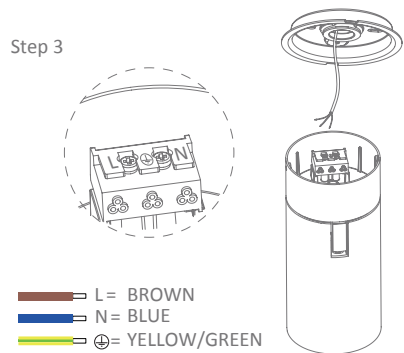

PISTOL-15

Variants		Item No.	Colour Temp
Blk	Wht		
20365	20366	PISTOL-15	TRIO

Description: LED tiltable ceiling light

Thank you for purchasing your new Pistol-15 ceiling light, Please take the time to read and understand the instruction sheet below. Failure to do so may void warranty.

Specifications

Voltage:	240V AC	Lumen (±5%):	Warm White 3000K - 1230lm Neutral White 4000K - 1445lm White 5700K - 1660lm	Dimmable:	Yes
Power:	15W	Beam Angle:	60°	Operating Temp:	-20°~45°C
IP Rating:	20	CCT:	3000K - 4000K - 5700K (Switchable)	Power Factor:	
CRI:	≥80	Lifespan:	50,000hrs		

Step 1

Step 2

Step 3

Step 4

Step 5

Note: -The lamp must be installed by professional electrician
-Ensure the power supply is switched off before fitting this product

-Do not touch the lamp when in use
-Keep away from hot steam and corrosive gas