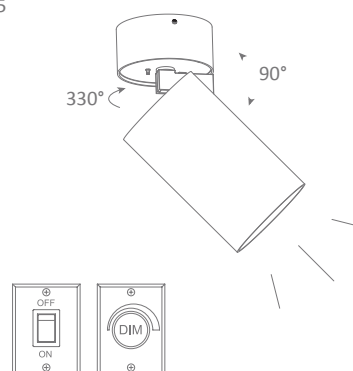

PISTOL-15

Variants		Item No.	Colour Temp
Blk	Wht		
20365	20366	PISTOL-15	TRIO

Description: LED tiltable ceiling light

Thank you for purchasing your new Pistol-15 ceiling light, Please take the time to read and understand the instruction sheet below. Failure to do so may void warranty.

Step 1

Step 2

Step 3

Step 4

Step 5

Note: -The lamp must be installed by professional electrician
-Ensure the power supply is switched off before fitting this product

-Do not touch the lamp when in use
-Keep away from hot steam and corrosive gas