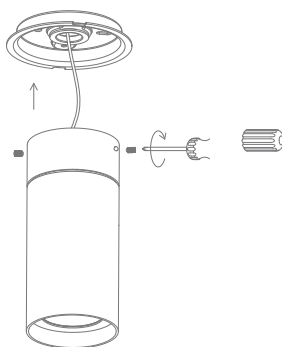

PISTOL-15

Variants		Item No.	Colour Temp
Blk	Wht		
20365	20366	PISTOL-15	TRIO

Description: LED tiltable ceiling light

Thank you for purchasing your new Pistol-15 ceiling light, Please take the time to read and understand the instruction sheet below. Failure to do so may void warranty.

Step 1

Step 2

Step 3

Step 4

Step 5

Note: -The lamp must be installed by professional electrician
-Ensure the power supply is switched off before fitting this product

-Do not touch the lamp when in use
-Keep away from hot steam and corrosive gas