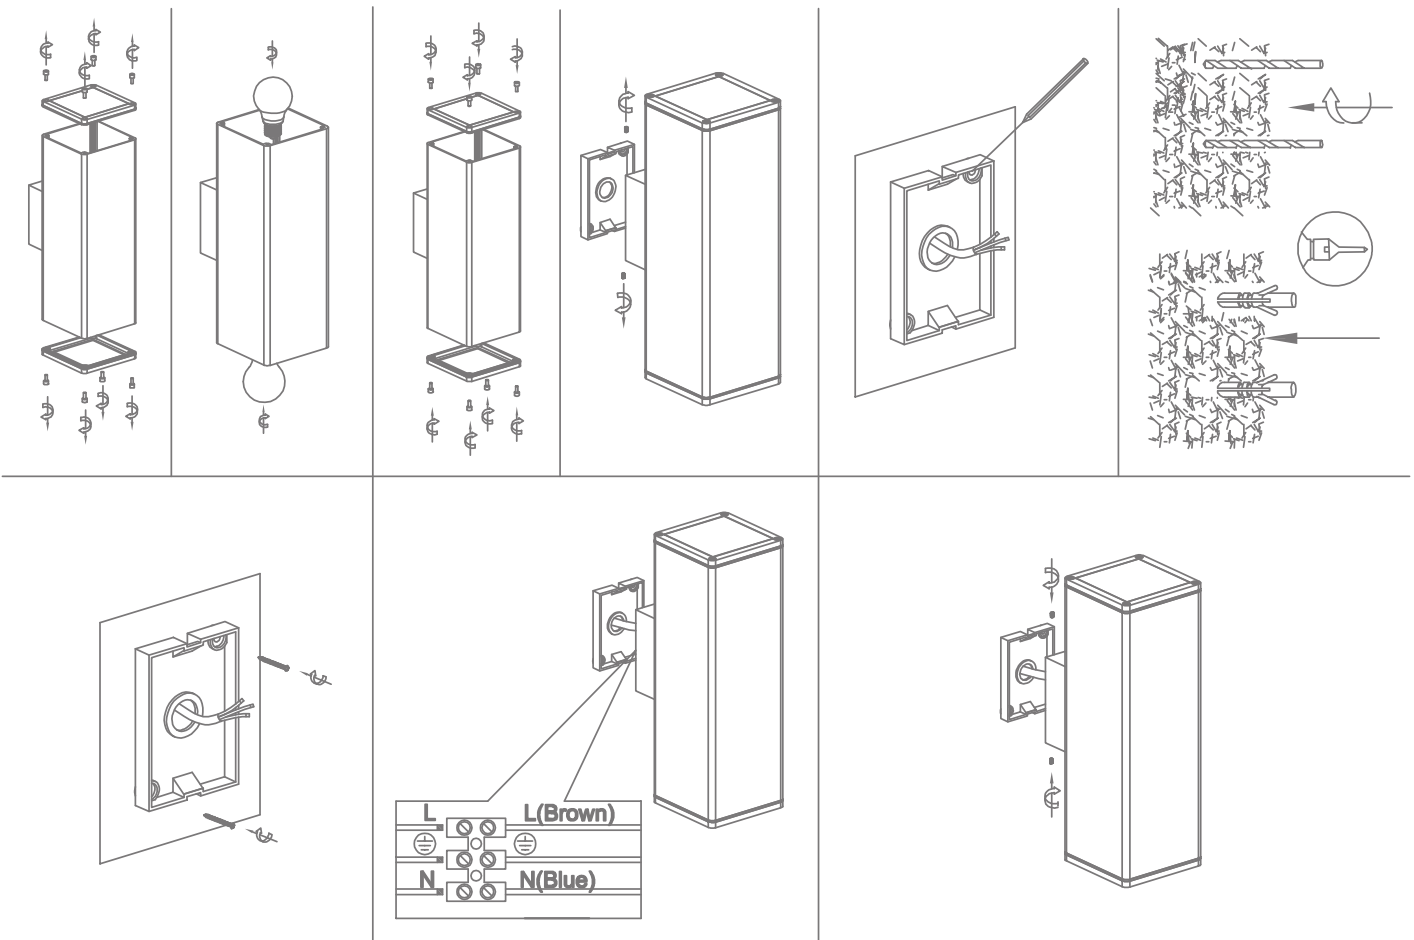

### PIPER-2-SQUARE

Variant	Item No.	Description
49226	PIPER-2-SQR-BLK	LED Wall Light, requires PAR30 Lamp. Black finish
49230	PIPER-2-SQR-DGR	LED Wall Light, requires PAR30 Lamp. Dark grey finish
49238	PIPER-2-SQR-WHT	LED Wall Light, requires PAR30 Lamp. Satin white finish

Thank you for purchasing your new LED PIPER-2-SQR, Please take the time to read and understand the instruction sheet below. Failure to do so may void warranty.

### Specifications

Voltage:	240V	Power:	2x10-20W	IP Rating:	IP65
CRI:	≥80	Requires:	PAR30		

**Note:** -The lamp must be installed by professional electrician  
 -Ensure the power supply is switched off before fitting this product