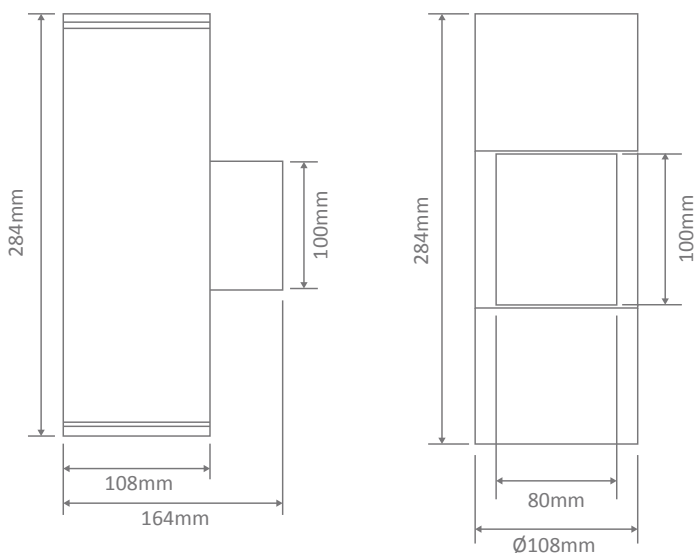

Diagrams / Additional

Item No.	Variant	CCT
PIPER-2-SQR-BLK	49226	No Lamp
	49227	3000K
	49229	5000K
PIPER-2-SQR-DGR	49230	No Lamp
	49231	3000K
	49233	5000K
PIPER-2-SQR-WHT	49238	No Lamp
	49239	3000K
	49241	5000K