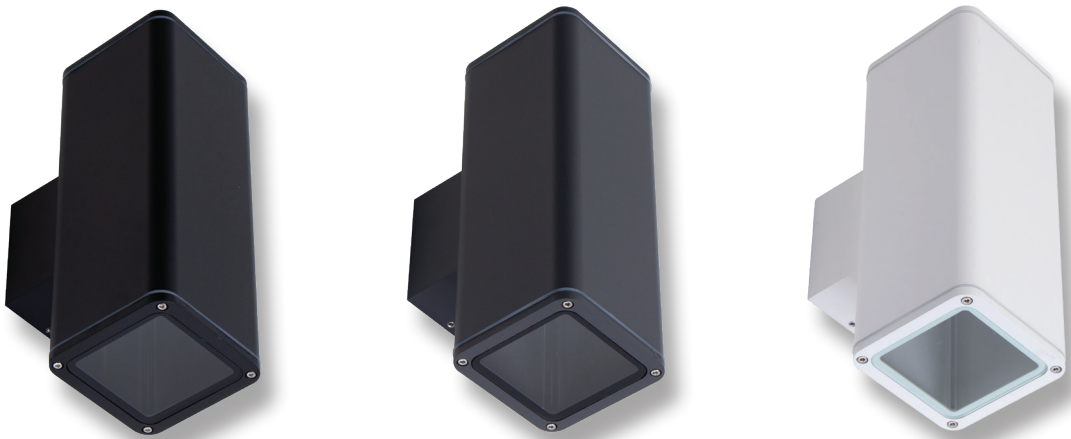

## PIPER-2-SQUARE Wall Light

### Description

The Piper series of outdoor LED Wall Lights features a high quality die-cast aluminium frame powder coated in Textured Black, Dark Grey or White. Featuring a solid tempered clear lens, the Piper series will provide excellent vertical illumination for your home available without lamp or with 3000K warm white or 5000k cool white PAR-30 12W lamps. With the additional benefit of being IP65, this product can be used for both indoor and outdoor applications to provide the perfect look to your contemporary home or commercial application for many years to come, all backed by our Domus Lighting 3 year replacement warranty for peace of mind.

### Specification Features

Input Voltage:	240V
Power (W):	2x10-20W
IP rating (IP):	65
IK Rating (IK):	08
Lamp:	PAR30 (Not Included)