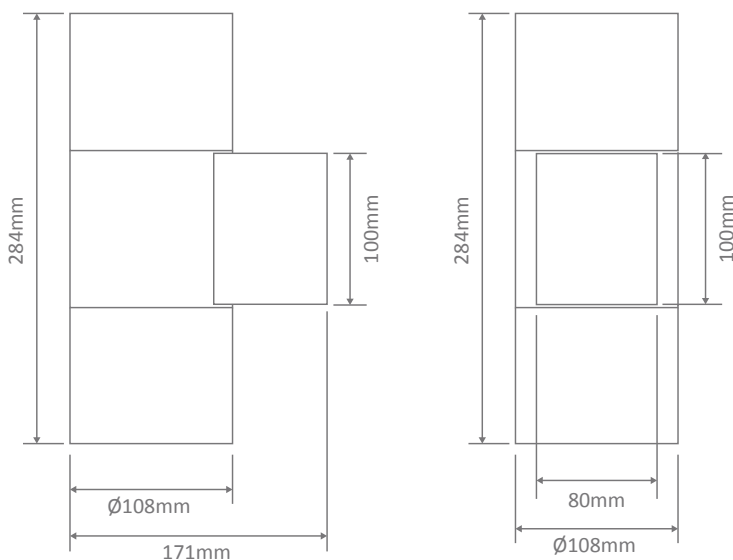

PIPER-2-ROUND Wall Light

Description

The Piper series of outdoor LED Wall Lights features a high quality die-cast aluminium frame powder coated in Textured Black, Dark Grey or White. Featuring a solid tempered clear lens, the Piper series will provide excellent vertical illumination for your home available without lamp or with 3000K warm white or 5000k cool white PAR-30 12W lamps. With the additional benefit of being IP65, this product can be used for both indoor and outdoor applications to provide the perfect look to your contemporary home or commercial application for many years to come, all backed by our Domus Lighting 3 year replacement warranty for peace of mind.

Specification Features

Input Voltage:	240V
Power (W):	2x10-20W
IP rating (IP):	65
IK Rating (IK):	08
Lamp:	PAR30 (Not Included)

Diagrams / Additional

Item No.	Variant	CCT
PIPER-2-RND-BLK	49210	No Lamp
	49211	3000K
	49213	5000K
PIPER-2-RND-DGR	49214	No Lamp
	49215	3000K
	49217	5000K
PIPER-2-RND-WHT	49222	No Lamp
	49223	3000K
	49225	5000K