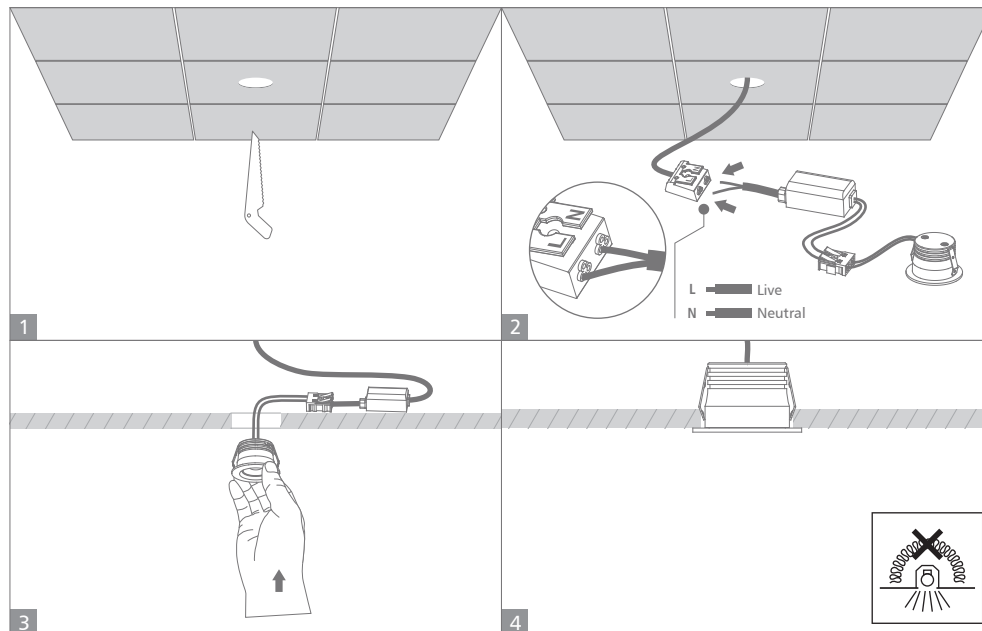

Specifications

Voltage:	240V	Lumen (±5%):	Warm White 3000K - 180lm Neutral White 4000K - 210lm White 5700K - 210lm	Dimmable:	Yes
Power:	3W	Beam Angle:	24°	CRI:	≥80
IP Rating:	40	CCT:	3000K - 4000K - 5700K (Switchable)	Lifespan:	50,000hrs

Black model is 10% lower in lumen output compared to the white model.

Note: -The lamp must be installed by professional electrician
-Ensure the power supply is switched off before fitting this product

-Do not touch the lamp when in use
-Keep away from hot steam and corrosive gas