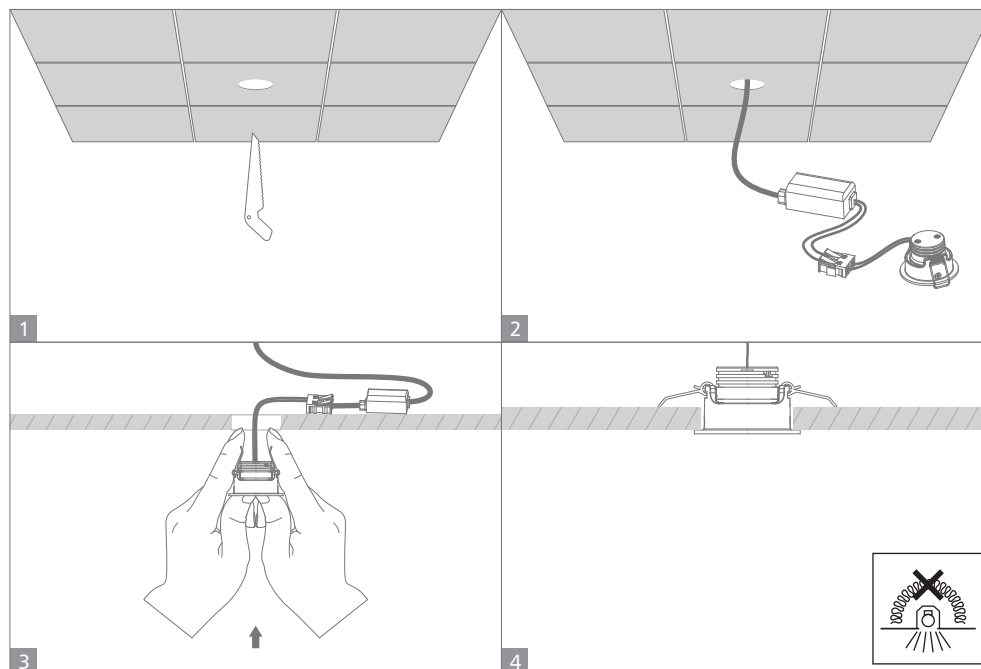

### Pico 3 Tilt

Variants		Item No.	Colour Temp
Blk	Wht		
21577	21578	PICO-3-TILT	TRIO

Thank you for purchasing your new PICO-3-TILT Downlight, Please take the time to read and understand the instruction sheet below. Failure to do so may void warranty.

### Specifications

Voltage:	240V	Lumen (±5%):	Warm White 3000K - 180lm Neutral White 4000K - 210lm White 5700K - 210lm	Dimmable:	Yes
Power:	3W	Beam Angle:	24°	CRI:	≥80
IP Rating:	40	CCT:	3000K - 4000K - 5700K (Switchable)	Lifespan:	50,000hrs

*Black model is 10% lower in lumen output compared to the white model.*

**Note:** -The lamp must be installed by professional electrician  
-Ensure the power supply is switched off before fitting this product