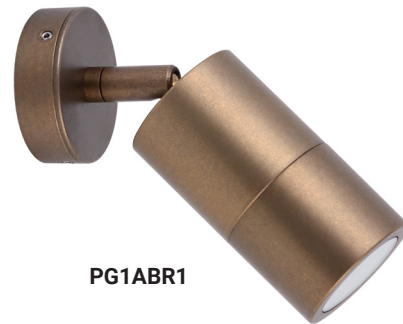

# EXTERIOR GU10 WALL PILLAR LIGHTS *(Aged Brass)*

Exterior Lighting

PGUDBR1

PG1FBR1

PG1ABR1

## Product Features:

- Exterior surface mounted wall pillar lights
- Input voltage range: 110-265V AC 50/60Hz
- Material: solid brass
- Colour: aged brass
- Lamp holder: GU10 (Max.35W)
- Globes not included

PART NO.	DESCRIPTION	LAMP HOLDER	BACK PLATE	WEIGHT (KG)	BOX (CM)	CARTON QTY
PGUDBR1	WALL GU10 X 2 PILLAR UP/DN Aged Brass	2XGU10	Ø68X22mm	1.2	8.5x9.5x22.5	1/10
PG1FBR1	WALL GU10 PILLAR FIXED Aged Brass	1XGU10	Ø68X22mm	0.8	8x10x14	1/10
PG1ABR1	WALL GU10 PILLAR S/ADJ Aged Brass 90D Tilt	1XGU10	Ø68X22mm	0.82	8x8x19	1/10