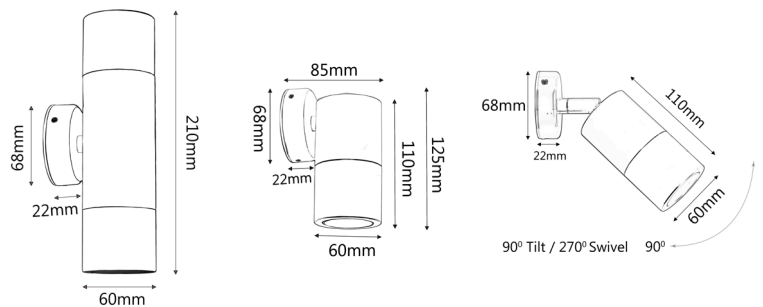

## Product Features:

- Exterior surface mounted wall pillar lights
- Input voltage range: 110-265V AC 50/60Hz
- Material: solid brass
- Colour: aged brass
- Lamp holder: GU10 (Max.35W)
- Globes not included

PART NO.	DESCRIPTION	LAMP HOLDER	BACK PLATE	WEIGHT (KG)	BOX (CM)	CARTON QTY
PGUDBR1	WALL GU10 X 2 PILLAR UP/DN Aged Brass	2XGU10	Ø68X22mm	1.2	8.5x9.5x22.5	1/10
PG1FBR1	WALL GU10 PILLAR FIXED Aged Brass	1XGU10	Ø68X22mm	0.8	8x10x14	1/10
PG1ABR1	WALL GU10 PILLAR S/ADJ Aged Brass 90D Tilt	1XGU10	Ø68X22mm	0.82	8x8x19	1/10